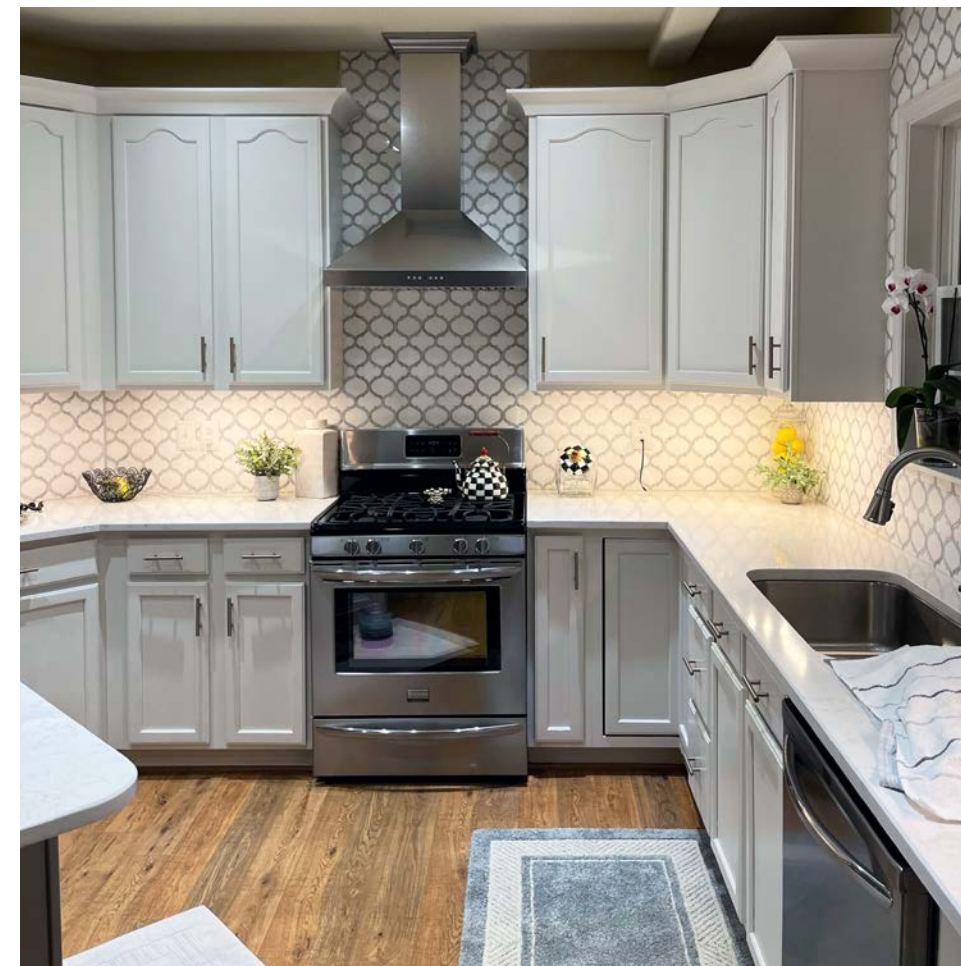

Wall: Marrakech Thassos Carrara
Polished Waterjet Marble
Mosaic

Approximate Tile Cost – $1,900