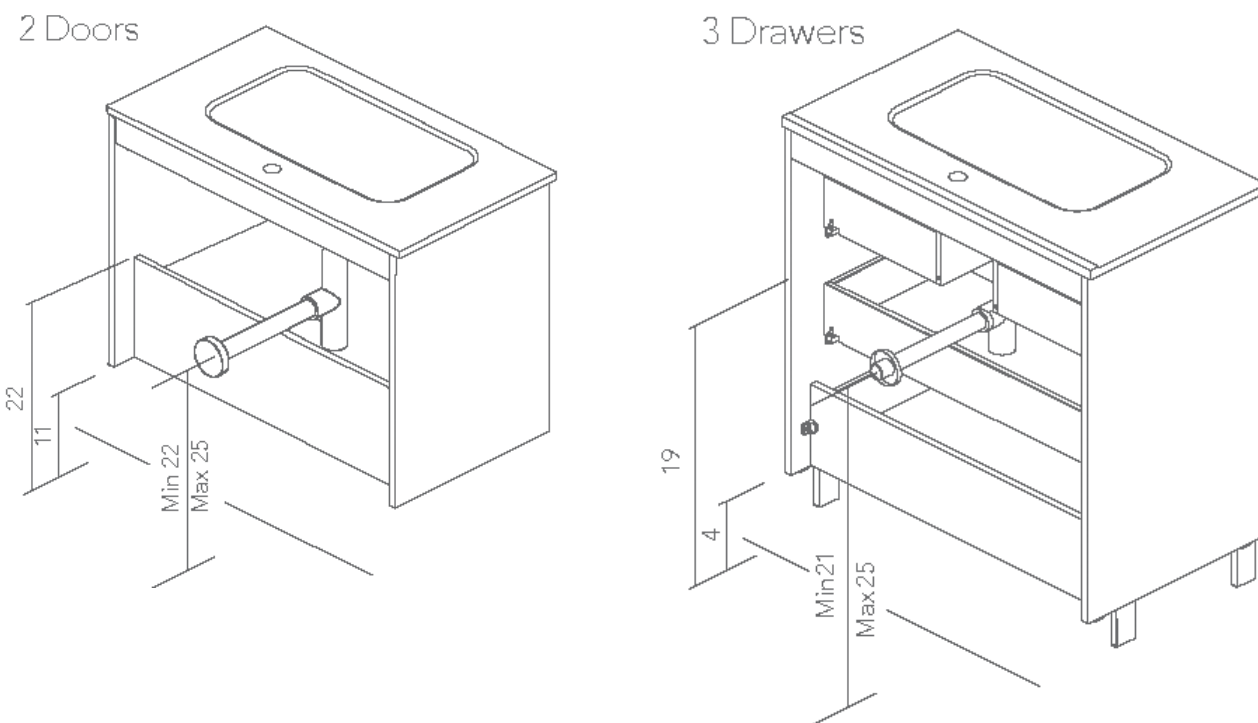

Technical Information

STRUCTURE:	White vanity with high gloss lacquered finish and 5/8" board. Toffee Walnut and Sandy Gray vanities with melamine finish and 5/8" board.
FRONT:	White vanity with high gloss lacquered finish and 5/8" board. Toffee Walnut and Sandy Gray vanities with melamine finish and 5/8" board.
HANDLE:	Integrated in the front of the furniture.
HINGE:	105° soft close.
DRAWER:	Drawers made in gray textile polyamine coated board with high quality hidden partial extraction runners with soft close system. Lower drawer useful space (wide x height x depth): 20" x 4" x 13" (Unit 24"), 28" x 4" x 13" (Unit 32").
WALL HANGING BRACKET:	Hidden hanging brackets with direct assembling system, great resistance, and depth regulation.
LEGS:	For set with 3 drawers, ABS in bright chrome finish adjustable legs included in unit. For hanging wall vanity, 2 piece chrome legs are sold separately.
PIPE DEPTH:	Space behind drawer is 3 inches.

Plumbing Roughs