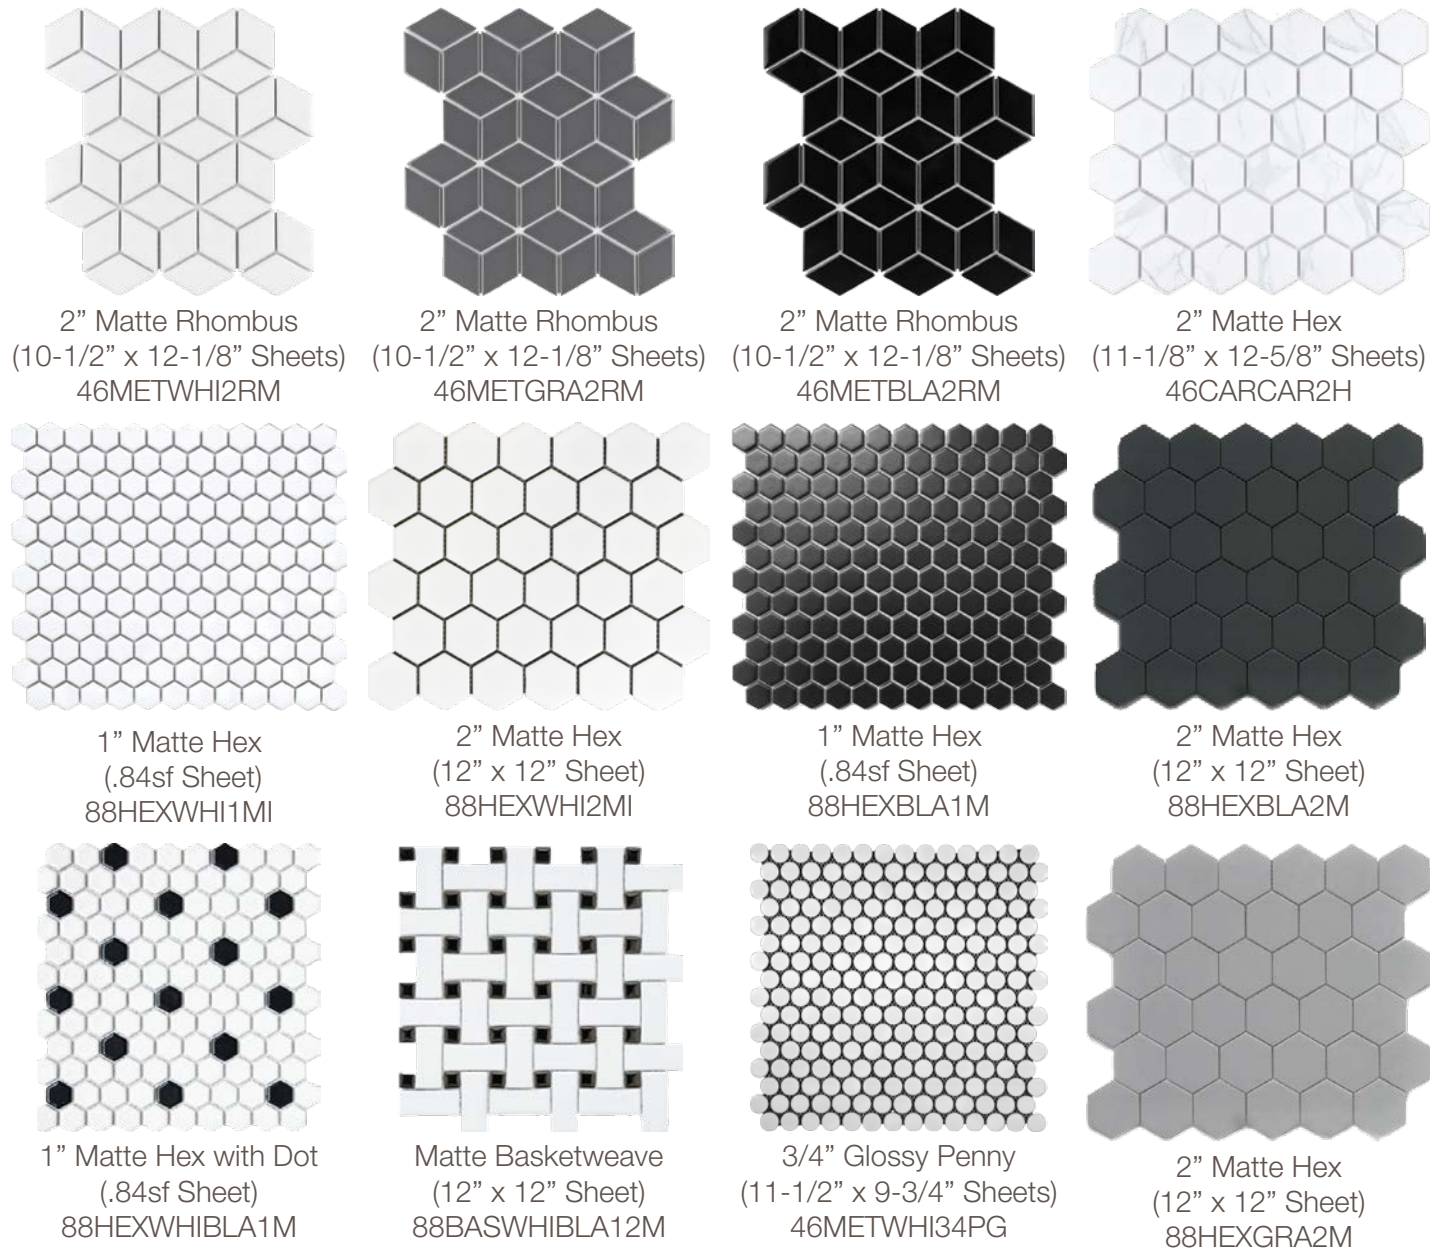

RETRO MOSAICS

PORCELAIN

SAND STONE

PORCELAIN

Basketweave Approx. $10/sht   1" Matte Hex Approx. $10/sht   2" Hex Approx. $10-11/sht   Hex with Dot Approx. $10/sht   Penny Approx. $8/sht   Rhombus Approx. $17/sht

12" x 24" Approx. $4/sf   2" x 2" Mosaic Approx. $13/sht

Mosaic sold by 12" x 12" sheet
Certified Environmental Product Declaration