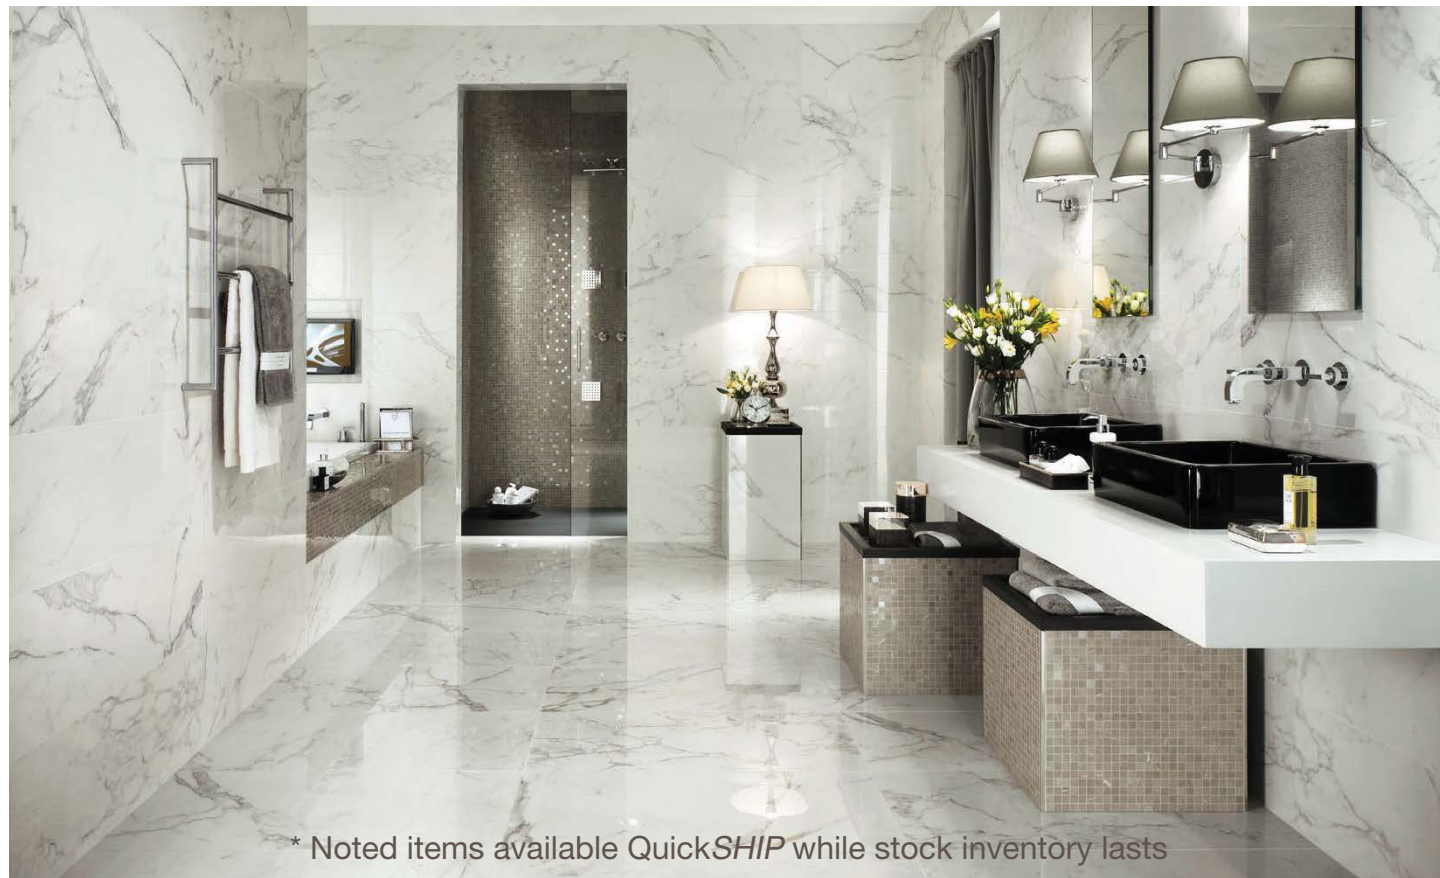

15MARGRA1MM *

15MARCAL1MM *

Mosaics sold by 12" x 12" sheet; Herringbone in Calacatta only
Collection is made in Italy

* Noted items available QuickSHIP while stock inventory lasts

MARVEL SHINE

PORCELAIN

12" x 24" Silk
Approx. \$9/sf