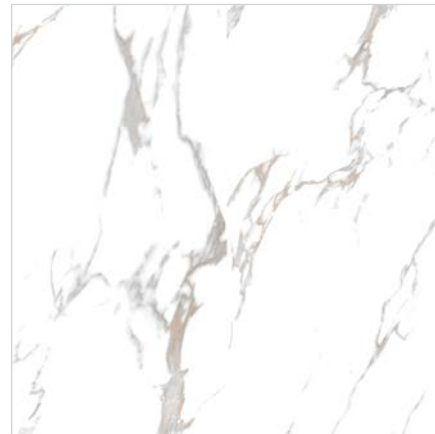

75CARORO24 (Matte)
75CARORO24P (Polished)

Mosaic sold by 12" x 12" sheet

Due to the nature of this tile's coloration, the veins may appear darker when viewed from certain angles.