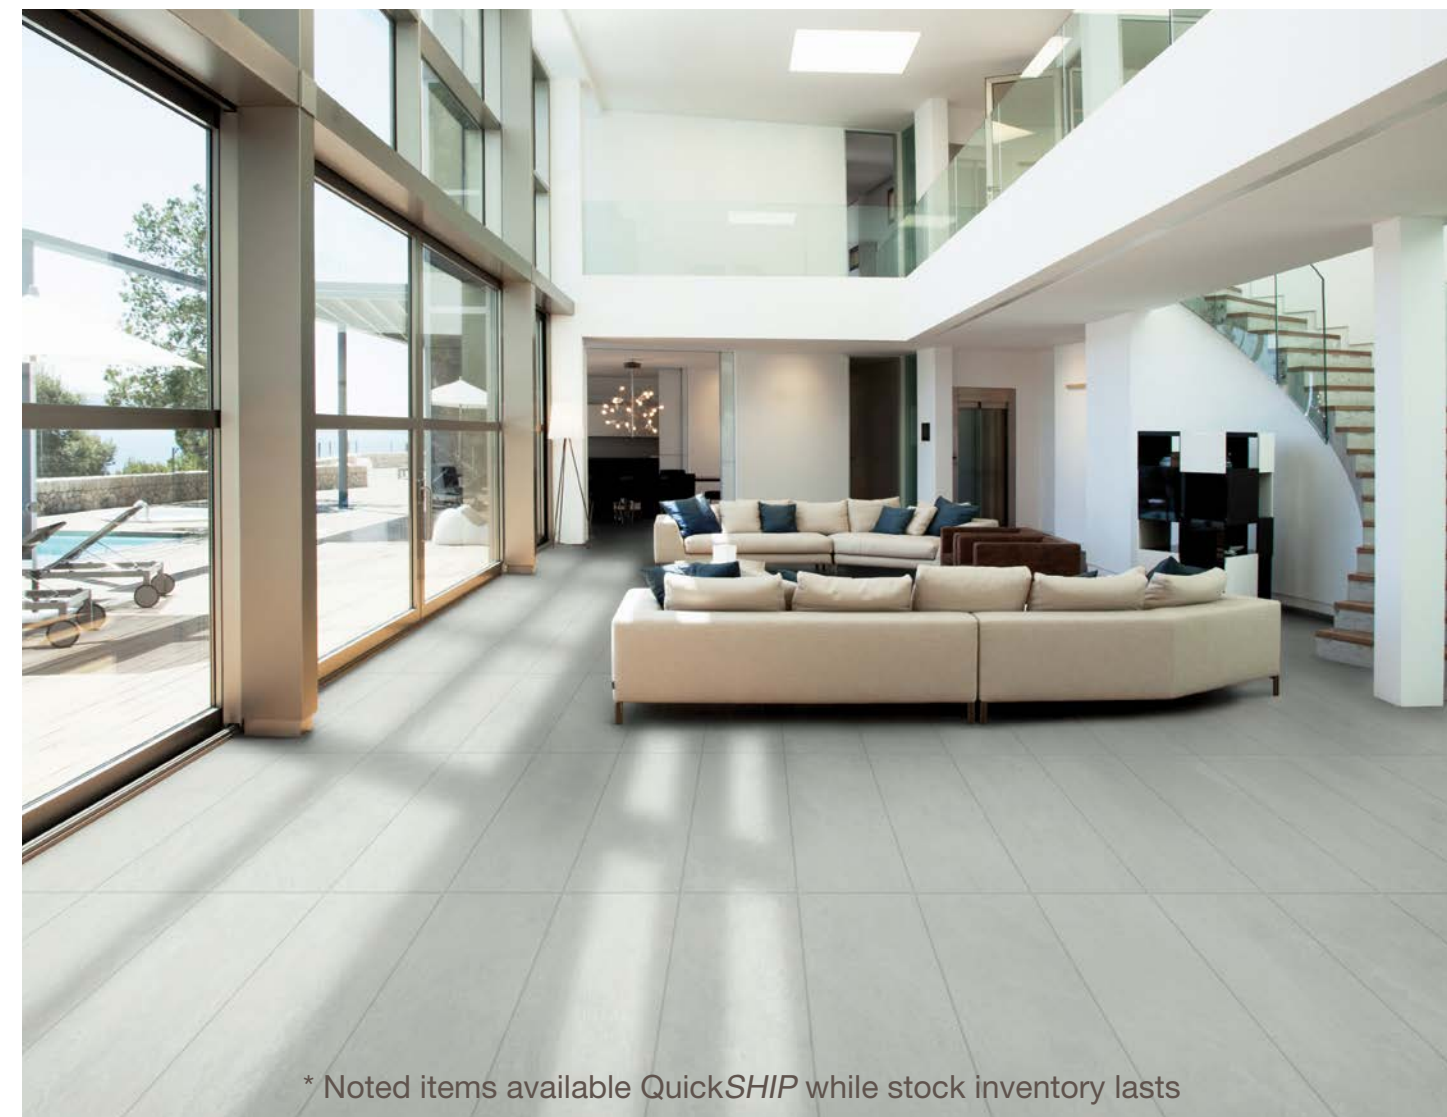

* Noted items available QuickSHIP while stock inventory lasts