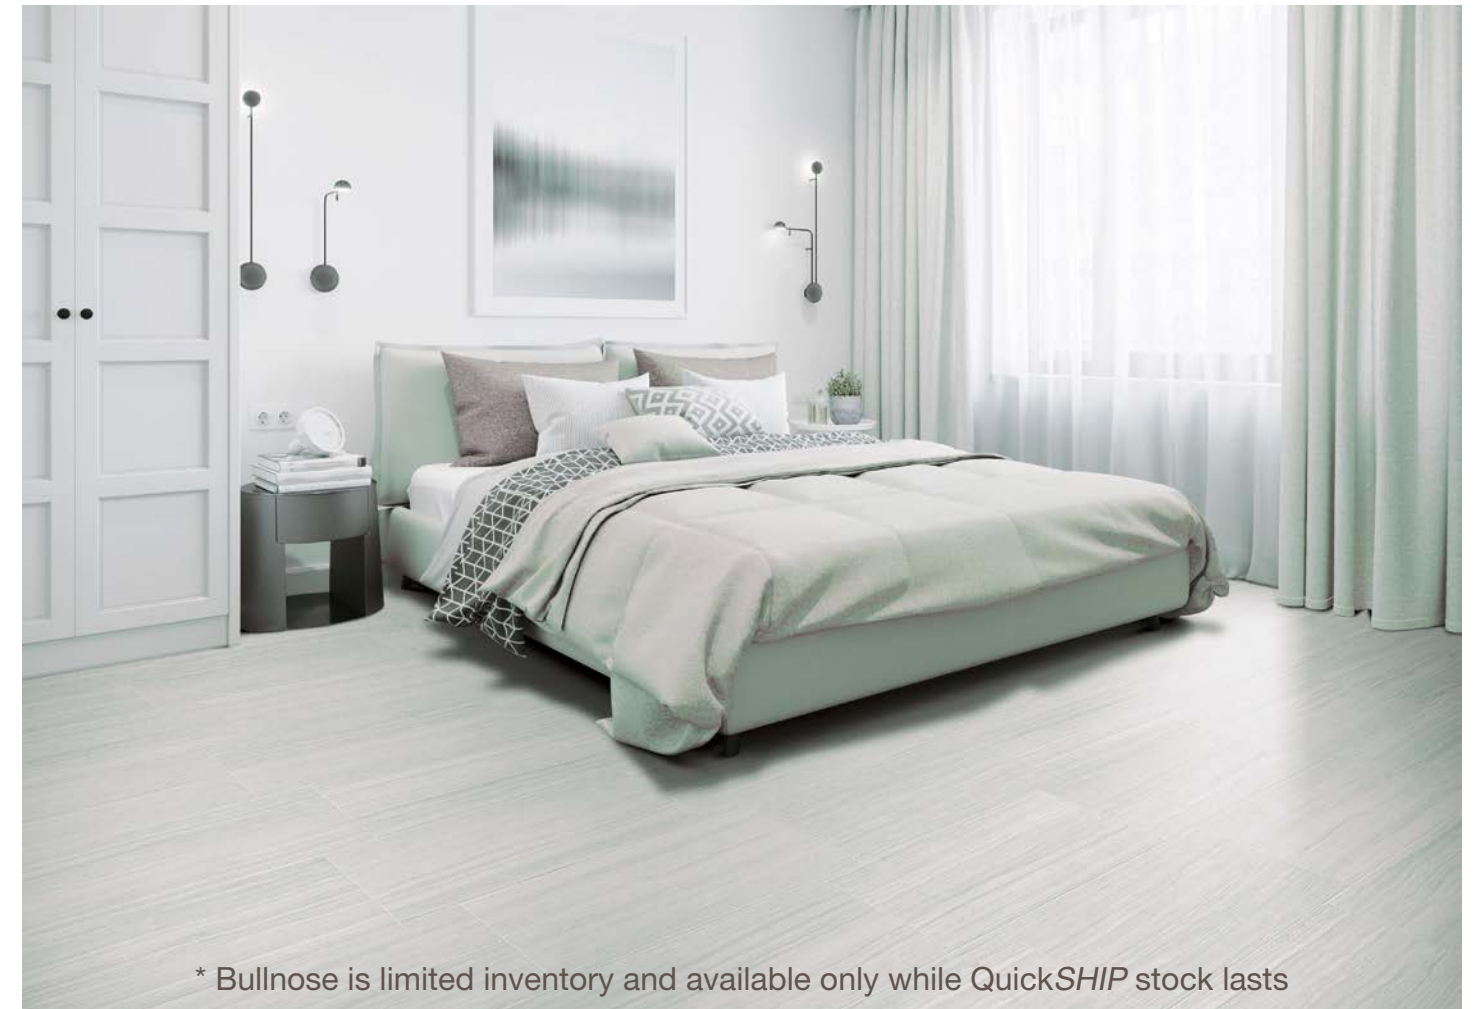

* Bullnose is limited inventory and available only while QuickSHIP stock lasts

Limited Inventory – Available via QuickSHIP only while stock inventory lasts

SILK PORCELAIN

12" x 24"
Approx. \$4/sf

2" x 2" Mosaic
Approx. \$9/sht