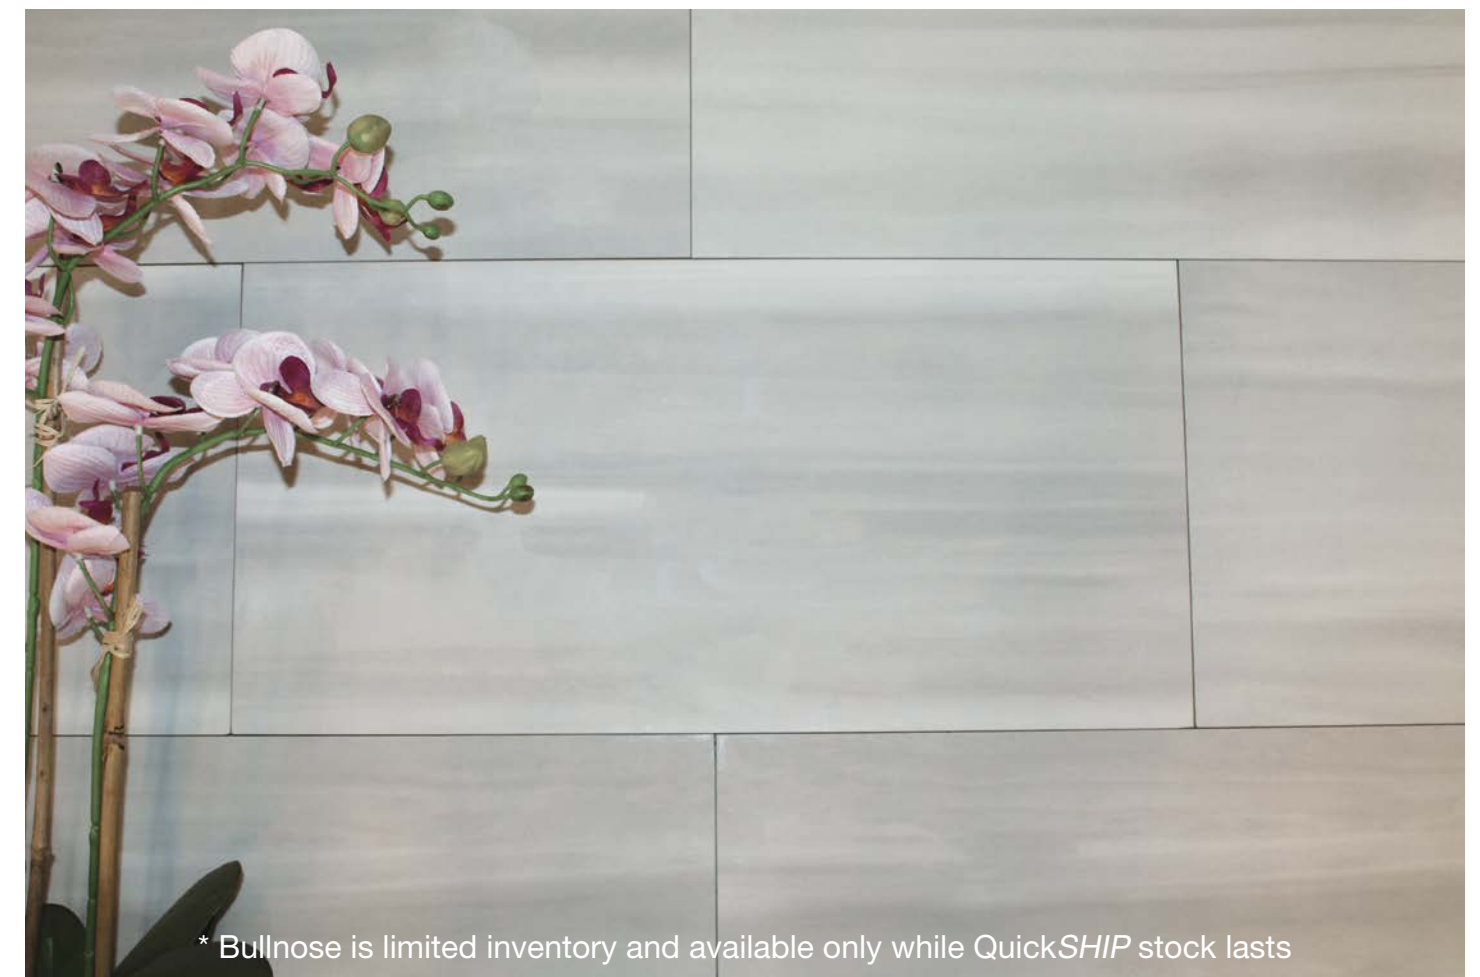

75WINGLA1224 (Matte)
75WINGLA1224P (Polished)

99UNIICE2M

99UNIGLA2M

Mosaic sold by 12" x 12" sheet
Certified Environmental Product Declaration

* Bullnose is limited inventory and available only while QuickSHIP stock lasts