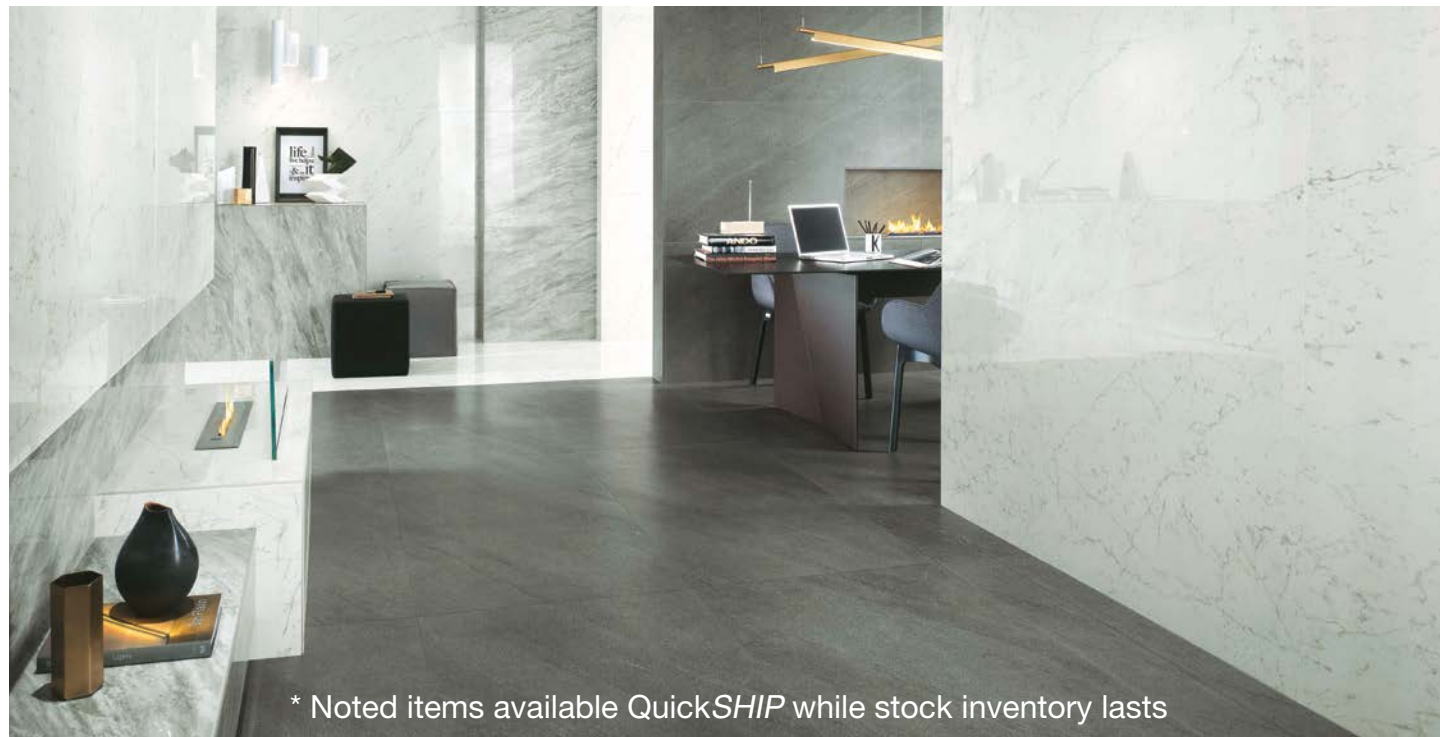

Mosaics sold by 12" x 12" sheet except where noted; 1-3/8" Mosaic is Matte finish only; Chevron and Herringbone available in Matte and Polished finishes in colors shown only
Collection is made in Italy