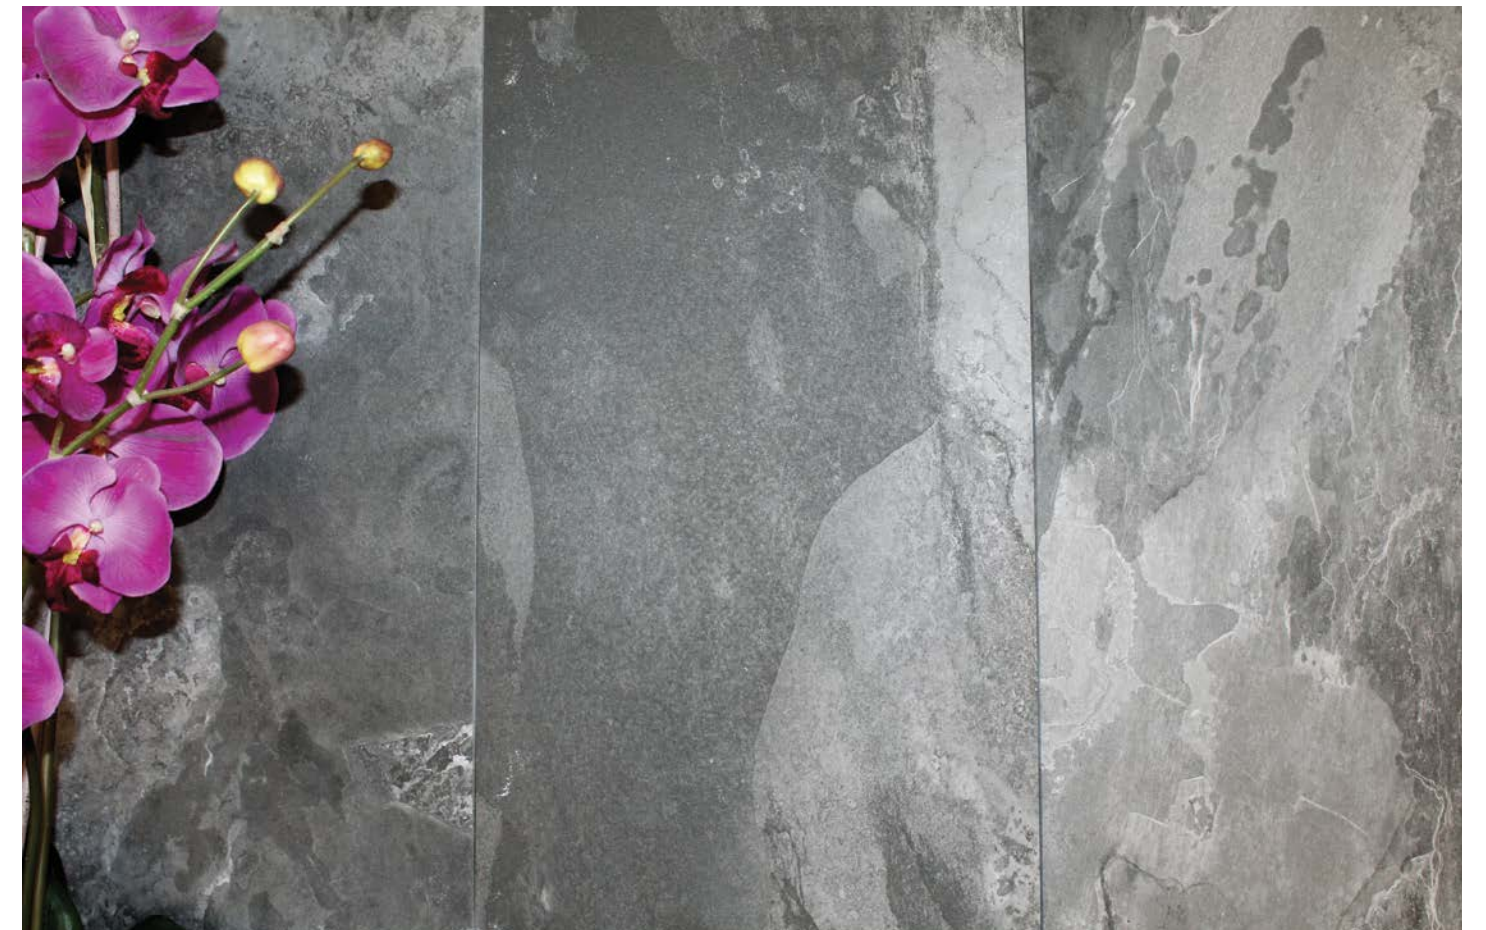

Recommended Edge Trim: 3/8" A100 Aluminum Jolly

Mosaic sold by 12" x 12" sheet
Certified Environmental Product Declaration