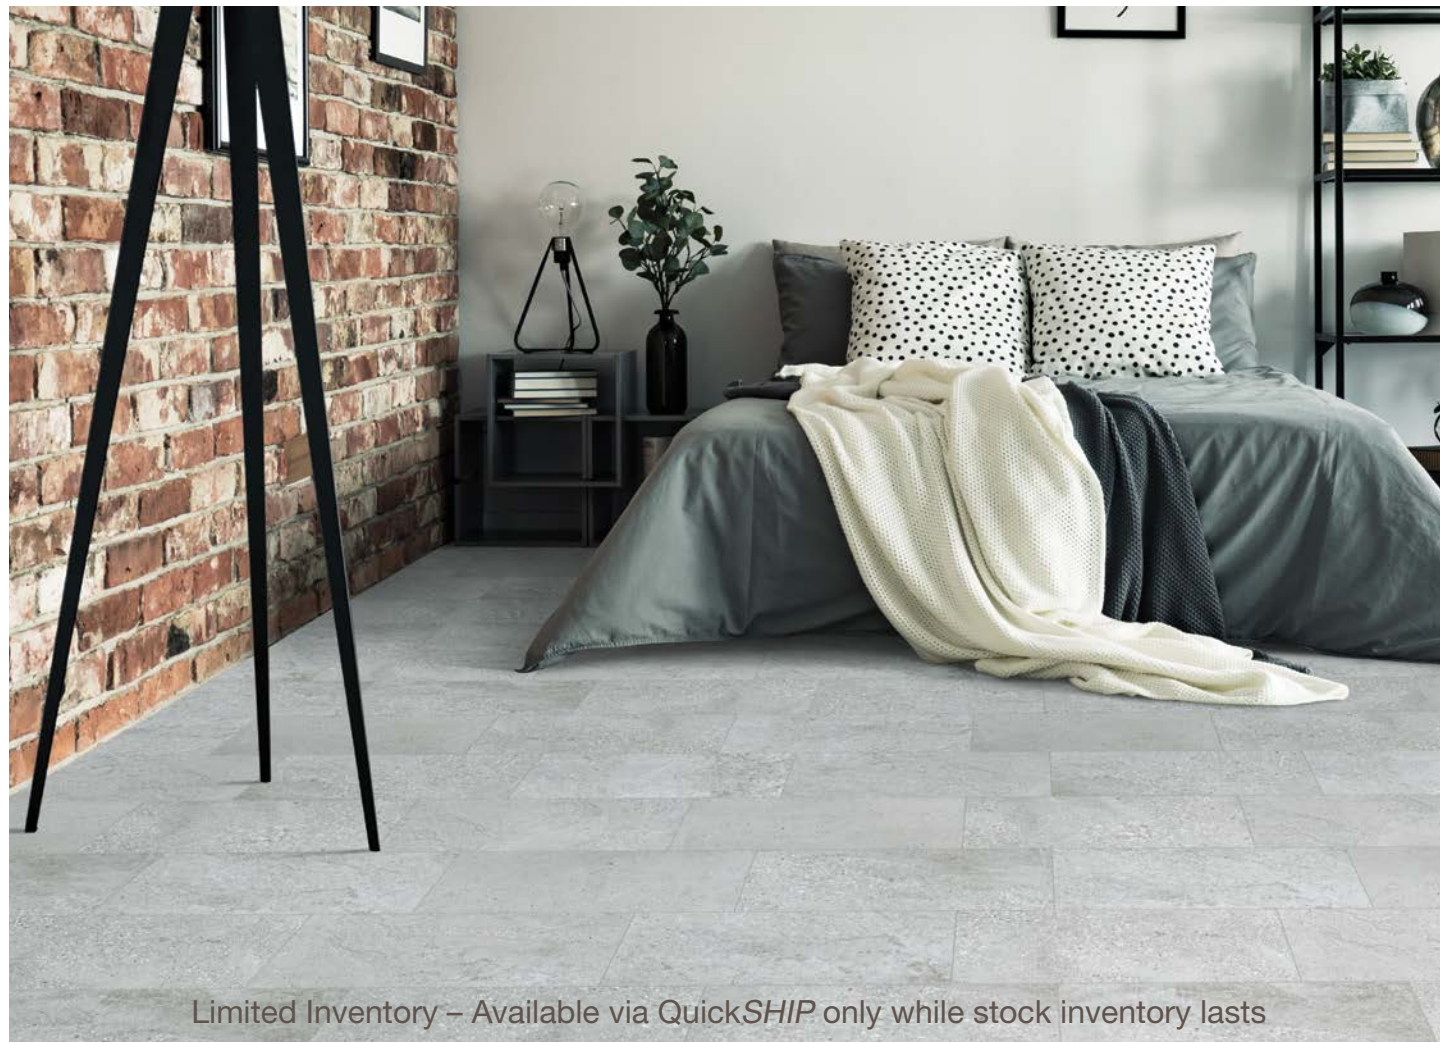

CHAMONIX

PORCELAIN

12" x 24"
Approx. $5/sf

2" x 2" Mosaic
Approx. $13/sht

Mosaic sold by 12" x 12" sheet

Limited Inventory – Available via QuickSHIP only while stock inventory lasts

CLASSICA

PORCELAIN

12" x 24" Matte
Approx. $5/sf

12" x 24" Polished
Approx. $6/sf

2" x 2" Mosaic
Approx. $13/sht

Mosaic sold by 12" x 12" sheet