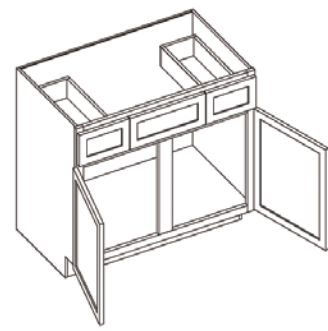

Double Door Vanity
24", 27", 30", or 36" wide

Vanity Base - Left Drawers
36" wide

Vanity Base - Right Drawers
36" wide

Vanity Sink Base
36" wide

Vanity
Drawer
Base
12", 15"
or 18"
wide

	BW	BG	BS
DOUBLE DOOR VANITY			
KC __ -V24-2 24" W x 34.5" H x 21" D	✓	✓	✓
KC __ -V27 27" W x 34.5" H x 21" D	✓	S.O.	✓
KC __ -V30 30" W x 34.5" H x 21" D	✓	✓	✓
KC __ -V36 36" W x 34.5" H x 21" D	S.O.	S.O.	✓*
BASE W/ DRAWERS			
KC __ -VSDL36 36" W x 34.5" H x 21" D (Left Drawers)	✓	✓	S.O.
KC __ -VSDR36 36" W x 34.5" H x 21" D (Right Drawers)	✓	✓	S.O.
VANITY SINK BASE			
KC __ -VSB36 36" W x 34.5" H x 21" D	✓	✓	S.O.
VANITY DRAWER BASE			
KC __ -VDB12 12" W x 34.5" H x 21" D	✓	✓	✓
KC __ -VDB15 15" W x 34.5" H x 21" D	✓	S.O.	S.O.
KC __ -VDB18 18" W x 34.5" H x 21" D	✓	S.O.	✓

Undermount Sink
Rectangle Porcelain Bowl
White, 18-1/2" W x 11-1/8" D
HAH8910WH

- Features:
- Mounting hardware included
 - Drain assembly not included
 - Depth: 13-3/8"; Height 6-7/8"
 - Rear drain location increases available space under sink
 - Equipped with overflow
 - UPC Certified
 - Limited Lifetime Warranty