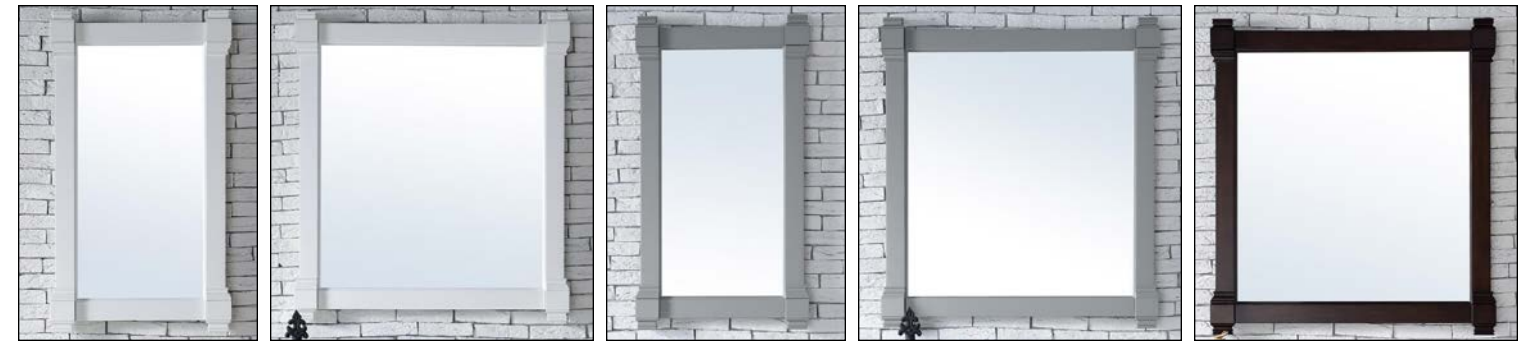

Mirrors

Bright White *
22" W x 39.25" H
JM650-M22-BW

Bright White *
35" W x 39.25" H
JM650-M35-BW

Urban Gray *
22" W x 39.25" H
JM650-M22-UGR

Urban Gray *
35" W x 39.25" H
JM650-M35-UGR

Burnished Mahogany *
35" W x 39.25" H
JM650-M35-BNM

Features:

- Poplar solids
- 1" bevel cut glass
- 22" x 39.25" size must be hung vertically

These vanities are **CARB2 Compliant**. What does this mean to you? That the California Air Resources Board has ensured these products meet strict environmental standards that have been certified by independent third party companies for low VOCs. This protects you from airborne toxic contaminants such as formaldehyde emissions. This allows Mosaic to proudly offer you products that are safe for your family.