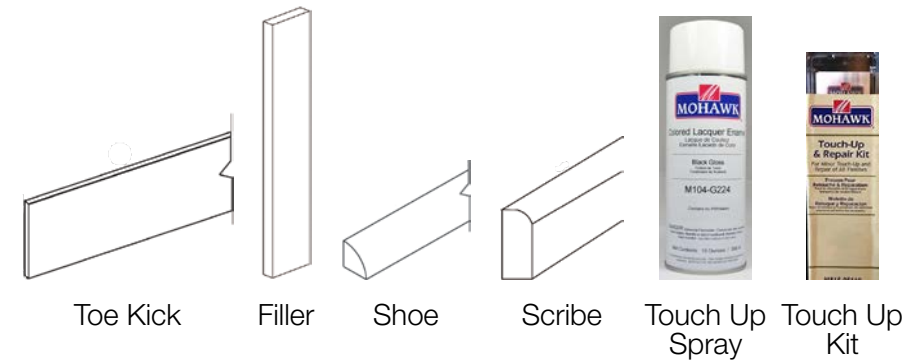

BW	BG	BS
TOE KICK			
KC __ -TKS8 96" W x 4.5" H x 0.25" D	✓	✓	✓
FILLER			
KC __ -F396 3" W x 96" H x 0.75" D	✓	✓	✓
SHOE MOLDING			
KC __ -SHOE 96" W x 11/16" x 11/16"	✓	✓	S.O.
SCRIBE			
KC __ -SCRIBE 96" W x 0.625" H x 0.25" D	✓	✓	S.O.
TOUCH UPS			
KC __ -SPRAYCAN	✓	✓	S.O.
KC __ -TUKIT	✓	✓	✓