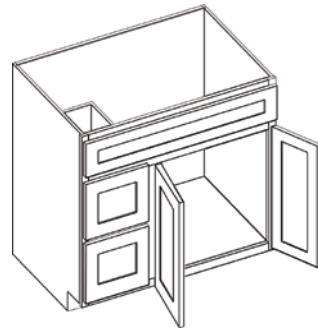

Double Door Vanity
24", 27", 30", or 36" wide

Vanity Base - Left Drawers
36" wide

Vanity Base - Right Drawers
36" wide

Vanity Sink Base
36" wide

Vanity
Drawer
Base
12", 15"
or 18"
wide

	BW	BG	BS
DOUBLE DOOR VANITY			
KC __ -V24-2 24" W x 34.5" H x 21" D	✓	✓	✓
KC __ -V27 27" W x 34.5" H x 21" D	✓	S.O.	✓
KC __ -V30 30" W x 34.5" H x 21" D	✓	✓	✓
KC __ -V36 36" W x 34.5" H x 21" D	S.O.	S.O.	✓*
BASE W/ DRAWERS			
KC __ -VSDL36 36" W x 34.5" H x 21" D (Left Drawers)	✓	✓	S.O.
KC __ -VSDR36 36" W x 34.5" H x 21" D (Right Drawers)	✓	✓	S.O.
VANITY SINK BASE			
KC __ -VSB36 36" W x 34.5" H x 21" D	✓	✓	S.O.
VANITY DRAWER BASE			
KC __ -VDB12 12" W x 34.5" H x 21" D	✓	✓	✓
KC __ -VDB15 15" W x 34.5" H x 21" D	✓	S.O.	S.O.
KC __ -VDB18 18" W x 34.5" H x 21" D	✓	S.O.	✓

Undermount Sink
Rectangle Porcelain Bowl
White, 18-1/2" W x 11-1/8" D
HAH8910WH

- Features:
- Mounting hardware included
 - Drain assembly not included
 - Depth: 13-3/8"; Height 6-7/8"
 - Rear drain location increases available space under sink
 - Equipped with overflow
 - UPC Certified
 - Limited Lifetime Warranty