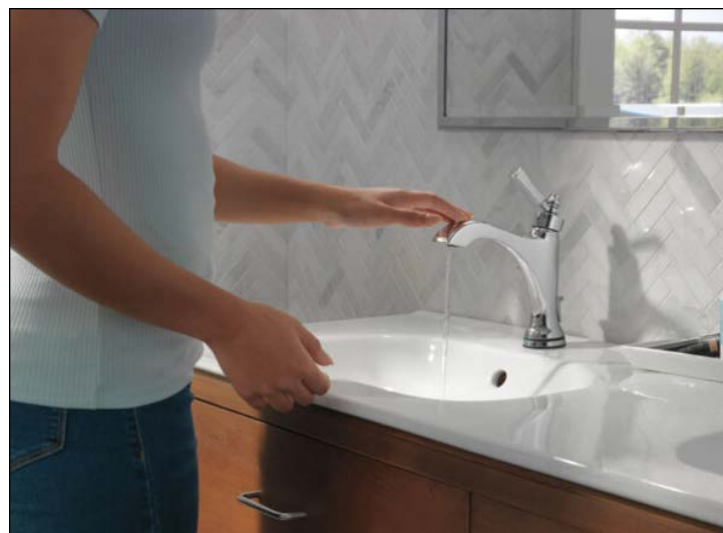

Metal drain pop-up assembly included

Touch it on. Touch it off. Or go completely hands-free. Delta® Touch₂O._{xt}® Technology helps keep your bathroom clean by giving you three ways to operate your faucet: manually with the handle, with a simple touch anywhere on the spout or handle, or by placing your hands near the faucet. The high-tech capacitance sensing capabilities of Touch₂O._{xt} faucets allow the flow of water to be activated by breaking the capacitance field anywhere around the device, unlike traditional hands-free infrared sensors which require your hands be in a particular place and are sensitive to lighting conditions and clothing and skin color.