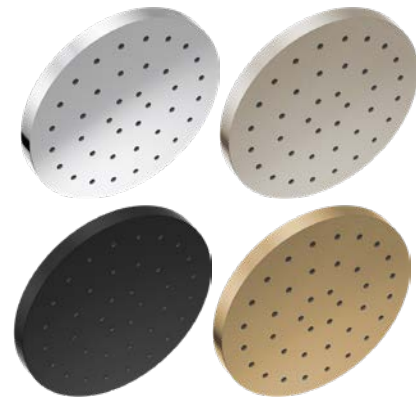

H₂Okinetic® Single Setting 12" Shower Head with UltraSoak™

Chrome	DE52160-PR25	$337.30
Stainless	DE52160-SS-PR25	$438.48
Matte Black	DE52160-BL25	$360.57
Champagne Bronze	DE52160-CZ-PR25	$505.93

Shower arm and flange sold separately

- H₂Okinetic® Technology showers feel like more water and more pressure, with more coverage
- H₂Okinetic® UltraSoak™ Spray mimics the sensation of dense natural rainfall
- Soft, rubber Touch-Clean® spray holes allow you to easily wipe away calcium and lime build-up from the face of your hand shower with the touch of a finger

Rough-Ins

Universal Tub / Shower Rough with Stops
DER10000-UNWS $60.84
Same as Brizo R60000-UNWS

Universal Tub / Shower PEX Rough
DER10000-PXB $42.57

Universal Tub / Shower PEX Rough with Stops
DER10000-PXWS $62.10

Universal Integrated Shower Diverter Rough with Stops
DER22000-WS $163.14
Same as Brizo R75000-WS

3 and 6 Setting Diverter Rough
DER11000 $92.49
Same as Brizo R60700

Sensori Thermostatic Shower Rough *
BRR35000-WS $313.20

Universal PEX Rough with Tub Drop
DER10000-PFT-PX $56.82

Floor Mount Tub Filler Rough with Stops
DER4700-FLWS $317.63

HydraChoice® Body Spray Rough
DER50200 $70.14