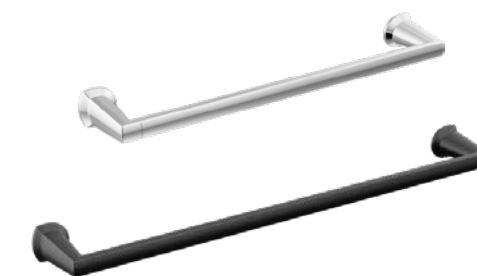

18" Towel Bar

Chrome	DE77218	$48.09
Stainless	DE77218-SS	$61.95
Matte Black	DE77218-BL	$63.18

24" Towel Bar

Chrome	DE77224	$53.45
Stainless	DE77224-SS	$68.67
Matte Black	DE77224-BL	$70.07

Please note the state of Maryland has a 2.0GPM Plumbing Provision in place as of January 1st, 2024.