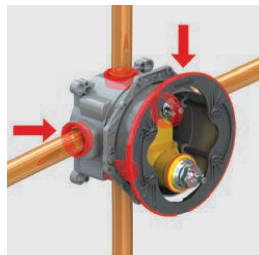

HG1850181	\$88.27
-----------	---------

Showerpipe Basic Set

HG16181181	\$56.55
------------	---------

iBox: Revolutionary Technology

Water-Tight Seals All Around
 Rubber seals on the housing and carrier plate create a water-tight installation. Any potential leaks drain into the shower compartment, not into the wall.