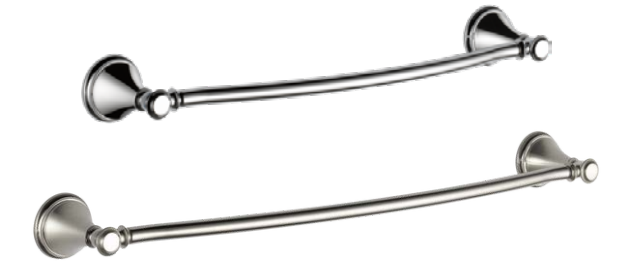

Cassidy

Towel Ring

Chrome	DE79746	\$33.99
Stainless	DE79746-SS	\$42.49

Toilet Tissue Holder

Chrome	DE79750	\$55.51
Stainless	DE79750-SS	\$69.90

Double Robe Hook

Chrome	DE79735	\$27.20
Stainless	DE79735-SS	\$34.02

18" Towel Bar

Chrome	DE79718	\$50.65
Stainless	DE79718-SS	\$63.39

24" Towel Bar

Chrome	DE79724	\$55.51
Stainless	DE79724-SS	\$69.44

The Dorval™ Bathroom Collection diverges from conventional expectations with regal accents and a powerful design that commands your attention. Inspired by the feminine lines of French architecture and the regal stature of German castles, the Dorval Bath Collection balances grace and power in this modern take on new traditional design.