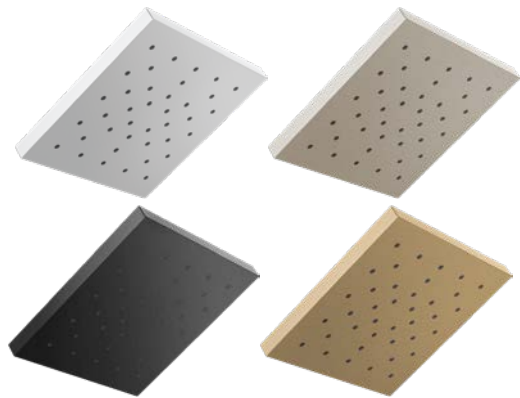

H₂Okinetic® Single Setting 12" Shower Head with UltraSoak™

Chrome	DE52161-PR25	$337.30
Stainless	DE52161-SS-PR25	$438.48
Matte Black	DE52161-BL25	$360.57
Champagne Bronze	DE52161-CZ-PR25	$505.93

Shower arm and flange sold separately