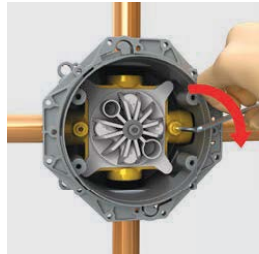

Built-In Service Stops
 Allows easy servicing of the valve and other components.

Simplified Pipe Flushing
 The rough can easily be flushed prior to installing the function block. Hot and cold water remain isolated while passing through the flushing insert.