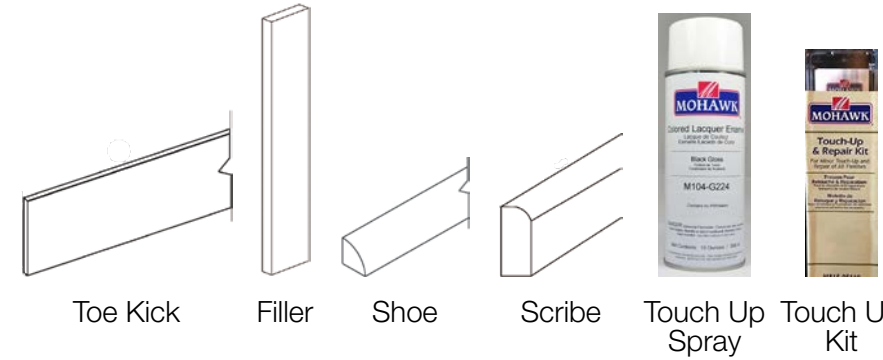

BUILT-IN VANITIES

Toe Kick Filler Shoe Scribe Touch Up Spray Touch Up Kit

	BW	BG	BS
TOE KICK			
KC __ -TKS8 96" W x 4.5" H x 0.25" D	$23.47	$23.47	$25.46
FILLER			
KC __ -F396 3" W x 96" H x 0.75" D	$72.68	$72.68	$78.86
SHOE MOLDING			
KC __ -SHOE 96" W x 11/16" x 11/16"	$28.01	$28.01	S.O.
SCRIBE			
KC __ -SCRIBE 96" W x 0.625" H x 0.25" D	$29.52	$29.52	S.O.
TOUCH UPS			
KC __ -SPRAYCAN	$51.50	$51.50	S.O.
KC __ -TUKIT	$38.63	$38.63	$38.63