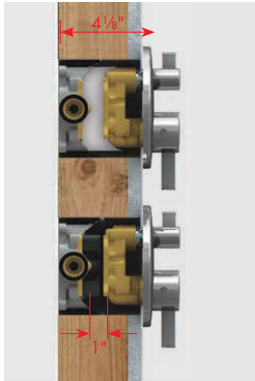

Extension Set
Even if the rough has been mounted too deeply into the wall, the problem is easily solved with an extension set. The extension set (sold separately) ensures a water-tight seal, keeping the walls free from dampness.