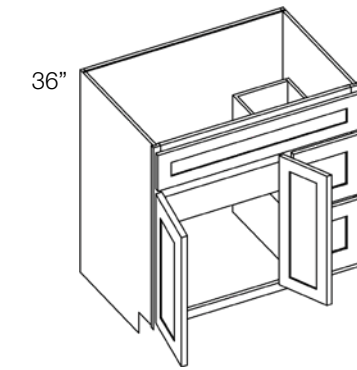

Sink Base with Right Drawers

BASE W/ DRAWERS	SW	SK	SS	SE	BW	BG	BS	BM	BF	NW	EW	EG
KC __ -VSDL36 36" W x 34.5" H (Left Drawers)	$882.94	$871.90	$848.17		$866.63	$932.55	$900.91	$932.55	$882.45	N/A		
KC __ -VSDR36 36" W x 34.5" H (Right Drawers)	$882.94	$871.90	$848.17		$866.63	$932.55	$900.91	$932.55	$882.45	N/A		

Standard depth is 21". Custom depths, as shallow as 18", are available for an additional $145.00.