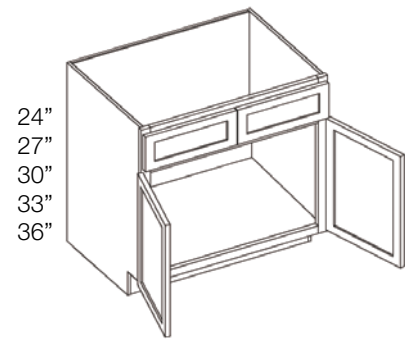

Double Door Vanity