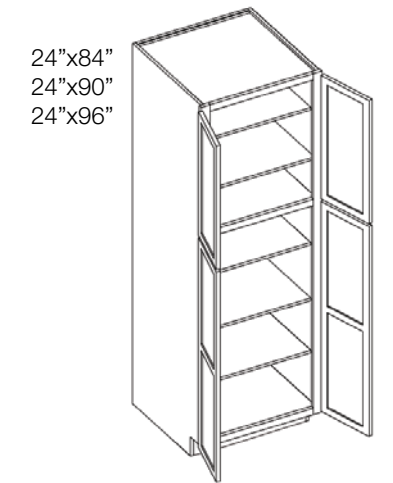

DRAWER BASE	SW	SK	SS	SE	BW	BG	BS	BM	BF	NW	EW	EG
KC __ -VDB12 12" W x 34.5" H	\$668.62	\$650.86	\$633.86		\$647.09	\$694.34	\$671.66	\$694.34	\$658.43			\$484.54
KC __ -VDB15 15" W x 34.5" H	\$712.96	\$696.59	\$678.20		\$692.51	\$692.51	\$743.62	\$719.09	\$743.62	\$704.78		\$516.67
KC __ -VDB18 18" W x 34.5" H	\$758.04	\$743.09	\$723.28		\$738.69	\$738.69	\$793.78	\$767.31	\$793.78	\$751.90		\$549.35
KC __ -VDB21 21" W x 34.5" H	N/A				N/A					N/A		\$603.99
KC __ -VDB24 24" W x 34.5" H	\$860.03	\$848.28	\$825.26		\$843.16	\$907.09	\$876.40	\$907.09	\$858.51			\$658.61

Standard depth is 21". Custom depths, as shallow as 18", are available for an additional \$160.00.

Wall Tower with 3 Drawers

Single Door Pantry

Double Door Pantry

WALL TOWER	SW	SK	SS	SE	BW	BG	BS	BM	BF	NW	EW	EG
KC __ -DWR1548 15" W x 48" H	\$811.99	\$798.74	\$777.23		\$793.95	\$853.69	\$825.02	\$853.69	\$808.29			N/A
KC __ -DWR1554 15" W x 54" H	\$849.68	\$837.60	\$814.92		\$832.56	\$895.59	\$865.34	\$895.59	\$847.69			N/A
KC __ -DWR1560 15" W x 60" H	\$910.28	\$900.12	\$875.52		\$894.64	\$962.94	\$930.16	\$962.94	\$911.04			N/A

Standard depth is 15". Custom depths not available.

Wall Towers have a Left or Right door hinge option. Please add a "-L" or "-R" at the end of the sku to note which ordered.

SINGLE DOOR PANTRY	SW	SK	SS	SE	BW	BG	BS	BM	BF	NW	EW	EG
KC __ -P1884 18" W x 84" H (Includes 4 sheves)	\$1,046.97	\$1,076.94	\$1,046.97		\$1,070.28	\$1,153.52	\$1,113.56	\$1,153.52	\$1,090.26			\$783.93
KC __ -P1890 18" W x 90" H (Includes 4 sheves)	\$1,122.35	\$1,154.68	\$1,122.35		\$1,147.50	\$1,237.30	\$1,194.19	\$1,237.30	\$1,169.05			\$838.57
KC __ -P1896 18" W x 96" H (Includes 5 sheves)	\$1,164.48	\$1,198.12	\$1,164.48		\$1,0190.65	\$1,284.12	\$1,239.25	\$1,284.12	\$1,213.08			\$869.11