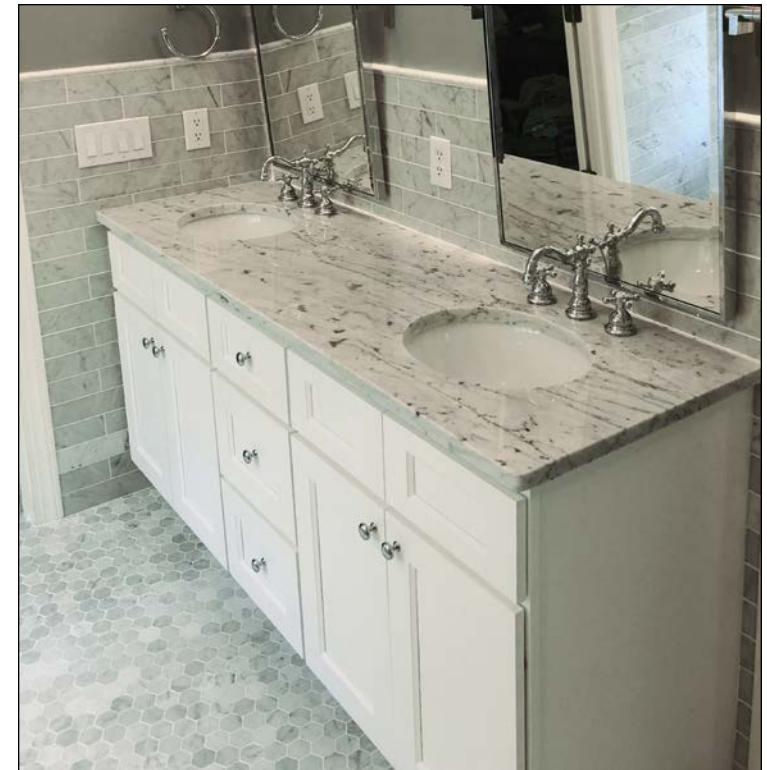

Brooklyn Bright White
Canterbury Faucets