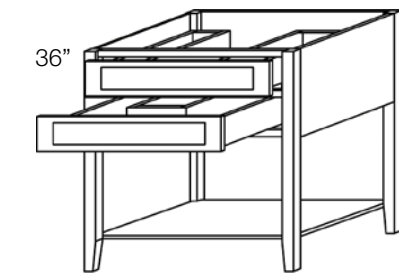

Special Order Items: Lead time is approximately 2.5 weeks.

Sink Base with Left Drawers

Sink Base with Right Drawers

BASE W/ DRAWERS	SW	SK	SS	SE	BW	BG	BS	BM	BF	NW	EW	EG
KC __ -VSDL36 36" W x 34.5" H (Left Drawers)	\$882.94	\$871.90	\$848.17		\$866.63	\$932.55	\$900.91	\$932.55	\$882.45	N/A		
KC __ -VSDR36 36" W x 34.5" H (Right Drawers)	\$882.94	\$871.90	\$848.17		\$866.63	\$932.55	\$900.91	\$932.55	\$882.45	N/A		

Standard depth is 21". Custom depths, as shallow as 18", are available for an additional \$145.00.

Sink Base with Left or Right Drawers

Sink Base with Open Shelf

BASE W/ DRAWERS	SW	SK	SS	SE	BW	BG	BS	BM	BF	NW	EW	EG
KC __ -VSDL30 30" W x 34.5" H (Left Drawers)	\$766.91	\$752.23	\$732.15		\$747.77	\$803.59	\$776.80	\$803.59	\$761.17	N/A		
KC __ -VSDR30 30" W x 34.5" H (Right Drawers)	\$766.91	\$752.23	\$732.15		\$747.77	\$803.59	\$776.80	\$803.59	\$761.17	N/A		