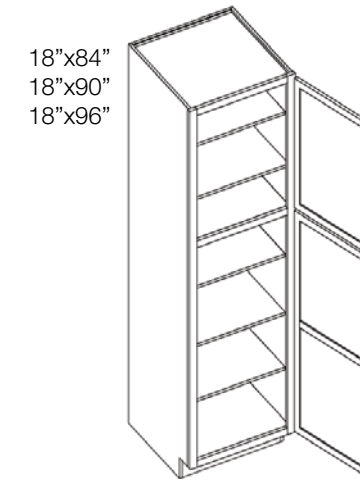

Standard depth is 21". Custom depths, as shallow as 12", are available for an additional \$145.00.

* Noted items are available only while QuickSHIP stock lasts.

SINGLE DOOR	SW	SK	SS	SE	BW	BG	BS	BM	BF	NW	EW	EG
KC __ -VB12 12" W x 34.5" H	\$420.52	\$419.62	\$408.93		\$417.24	\$446.91	\$432.67	\$446.91	\$424.36			N/A
KC __ -VB15 15" W x 34.5" H	\$450.82	\$450.86	\$439.23		\$448.28	\$480.59	\$465.08	\$480.59	\$456.03			\$337.12
KC __ -VB18 18" W x 34.5" H	\$479.64	\$480.60	\$468.05		\$477.80	\$512.63	\$495.91	\$512.63	\$486.16			\$358.00

Standard depth is 21". Custom depths, as shallow as 18", are available for an additional \$130.00.

Single Door Vanities have a Left or Right door hinge option. Please add a "-L" or "-R" at the end of the sku to note which ordered.

DRAWER BASE	SW	SK	SS	SE	BW	BG	BS	BM	BF	NW	EW	EG
KC __ -VDB12 12" W x 34.5" H	\$668.62	\$650.86	\$633.86		\$647.09	\$694.34	\$671.66	\$694.34	\$658.43			\$484.54
KC __ -VDB15 15" W x 34.5" H	\$712.96	\$696.59	\$678.20		\$692.51	\$692.51	\$743.62	\$719.09	\$743.62	\$704.78		\$516.67
KC __ -VDB18 18" W x 34.5" H	\$758.04	\$743.09	\$723.28		\$738.69	\$738.69	\$793.78	\$767.31	\$793.78	\$751.90		\$549.35
KC __ -VDB21 21" W x 34.5" H	N/A				N/A					N/A		\$603.99
KC __ -VDB24 24" W x 34.5" H	\$860.03	\$848.28	\$825.26		\$843.16	\$907.09	\$876.40	\$907.09	\$858.51			\$658.61

Standard depth is 21". Custom depths, as shallow as 18", are available for an additional \$160.00.

Wall Tower with 3 Drawers

Single Door Pantry

Double Door Pantry

WALL TOWER	SW	SK	SS	SE	BW	BG	BS	BM	BF	NW	EW	EG
KC __ -DWR1548 15" W x 48" H	\$811.99	\$798.74	\$777.23		\$793.95	\$853.69	\$825.02	\$853.69	\$808.29			N/A
KC __ -DWR1554 15" W x 54" H	\$849.68	\$837.60	\$814.92		\$832.56	\$895.59	\$865.34	\$895.59	\$847.69			N/A
KC __ -DWR1560 15" W x 60" H	\$910.28	\$900.12	\$875.52		\$894.64	\$962.94	\$930.16	\$962.94	\$911.04			N/A