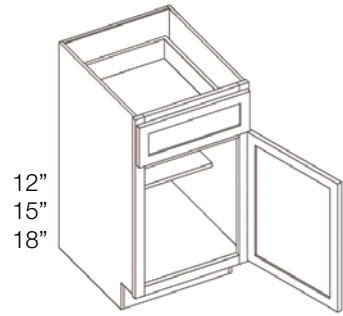

Single Door Vanity