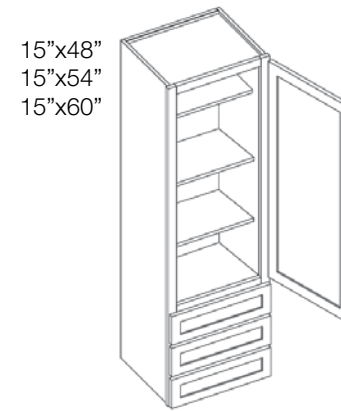

Wall Tower with 3 Drawers