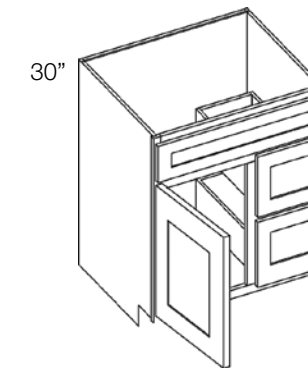

Special Order Items: Lead time is approximately 2.5 weeks.

Sink Base with Left Drawers

Sink Base with Right Drawers

BASE W/ DRAWERS	SW	SK	SS	SE	BW	BG	BS	BM	BF	NW	EW	EG
KC __ -VSDL36 36" W x 34.5" H (Left Drawers)	\$882.94	\$871.90	\$848.17		\$866.63	\$932.55	\$900.91	\$932.55	\$882.45	N/A		
KC __ -VSDR36 36" W x 34.5" H (Right Drawers)	\$882.94	\$871.90	\$848.17		\$866.63	\$932.55	\$900.91	\$932.55	\$882.45	N/A		

Standard depth is 21". Custom depths, as shallow as 18", are available for an additional \$145.00.

Sink Base with Left or Right Drawers

Sink Base with Open Shelf

BASE W/ DRAWERS	SW	SK	SS	SE	BW	BG	BS	BM	BF	NW	EW	EG
KC __ -VSDL30 30" W x 34.5" H (Left Drawers)	\$766.91	\$752.23	\$732.15		\$747.77	\$803.59	\$776.80	\$803.59	\$761.17	N/A		
KC __ -VSDR30 30" W x 34.5" H (Right Drawers)	\$766.91	\$752.23	\$732.15		\$747.77	\$803.59	\$776.80	\$803.59	\$761.17	N/A		