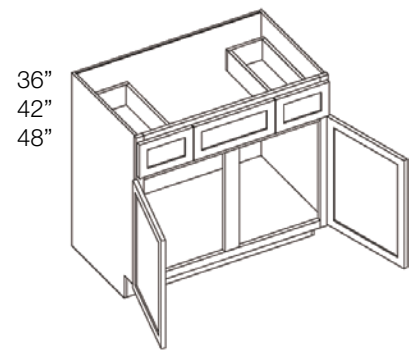

How To Create Your Custom Vanity

1. Choose your door style and color, note your two-letter color code.

SHAKER				BROOKLYN					NAPA	ESSENTIAL		
SW	SK	SS	SE	BW	BG	BS	BM	BF	NW	EW	EG	
Designer White	Kodiak	Sand	Espresso	Bright White	Modern Gray	Slate	Midnight Navy	Fawn	White	White	Gray	

2. Choose your products from the options on the following pages.

- Each item priced as shown.
- Shaker Designer White (SW) cabinet boxes require “-5PC” at the end of each sku.
- Base Cabinets are 21” deep and 34.5” high standard. Custom depths are available with an upcharge.
- Pantry Cabinets are 24” deep standard. Custom depths are available with an upcharge.
- Wall Towers are 15” deep.
- Touch-up kits are available.

Vanity Sink Base

SINK BASE	SW	SK	SS	SE	BW	BG	BS	BM	BF	NW	EW	EG
KC __ -VSB36 36" W x 34.5" H	$793.06	$778.60	$757.01		$773.81	$833.81	$805.01	$833.81	$788.21	$567.43		
KC __ -VSB42 42" W x 34.5" H	$866.96	$854.82	$830.91		$849.51	$915.95	$884.06	$915.95	$865.45	$620.99		
KC __ -VSB48 48" W x 34.5" H	$956.38	$947.06	$920.33		$941.12	$1,015.34	$979.71	$1,015.34	$958.93	$685.77		

Standard depth is 21". Custom depths, as shallow as 18", are available for an additional $145.00.

For your convenience, products with prices shown in a green box are stocked in our Central Service Center. Orders placed before noon are available within 1 business day.

Special Order Items: Lead time is approximately 2.5 weeks.