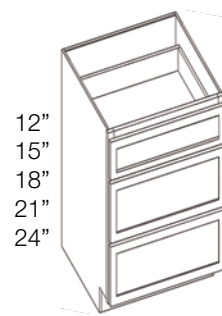

Vanity Drawer Base

DOUBLE DOOR	SW	SK	SS	SE	BW	BG	BS	BM	BF	NW	EW	EG
KC __ -V24-2 24" W x 34.5" H	$446.69	$433.32	$422.23		$430.86	$461.70	$446.90	$461.70	$438.27	$324.78		
KC __ -V27 27" W x 34.5" H	$505.81	$494.30	$481.35		$491.43	$491.43	$527.41	$510.14	$527.41	$500.07		
KC __ -V30 30" W x 34.5" H	$520.60	$509.54	$496.13		$506.57	$543.84	$525.95	$543.84	$515.52	$378.34		
KC __ -V33 33" W x 34.5" H	$562.72	$553.01	$538.26		$549.72	$590.66	$571.01	$590.66	$559.55	$408.88		
KC __ -V36 36" W x 34.5" H	$591.54	$582.72	$567.08		$579.25	$579.25	$622.70 *	$601.84	$622.70	$589.68		

Standard depth is 21". Custom depths, as shallow as 12", are available for an additional $145.00.

* Noted items are available only while QuickSHIP stock lasts.

SINGLE DOOR	SW	SK	SS	SE	BW	BG	BS	BM	BF	NW	EW	EG
KC __ -VB12 12" W x 34.5" H	$420.52	$419.62	$408.93		$417.24	$446.91	$432.67	$446.91	$424.36			N/A
KC __ -VB15 15" W x 34.5" H	$450.82	$450.86	$439.23		$448.28	$480.59	$465.08	$480.59	$456.03			$337.12
KC __ -VB18 18" W x 34.5" H	$479.64	$480.60	$468.05		$477.80	$512.63	$495.91	$512.63	$486.16			$358.00

Standard depth is 21". Custom depths, as shallow as 18", are available for an additional $130.00.

Single Door Vanities have a Left or Right door hinge option. Please add a "-L" or "-R" at the end of the sku to note which ordered.

DRAWER BASE	SW	SK	SS	SE	BW	BG	BS	BM	BF	NW	EW	EG
KC __ -VDB12 12" W x 34.5" H	$668.62	$650.86	$633.86		$647.09	$694.34	$671.66	$694.34	$658.43			$484.54
KC __ -VDB15 15" W x 34.5" H	$712.96	$696.59	$678.20		$692.51	$692.51	$743.62	$719.09	$743.62	$704.78		$516.67
KC __ -VDB18 18" W x 34.5" H	$758.04	$743.09	$723.28		$738.69	$738.69	$793.78	$767.31	$793.78	$751.90		$549.35
KC __ -VDB21 21" W x 34.5" H	N/A				N/A					N/A		$603.99
KC __ -VDB24 24" W x 34.5" H	$860.03	$848.28	$825.26		$843.16	$907.09	$876.40	$907.09	$858.51			$658.61

Standard depth is 21". Custom depths, as shallow as 18", are available for an additional $160.00.