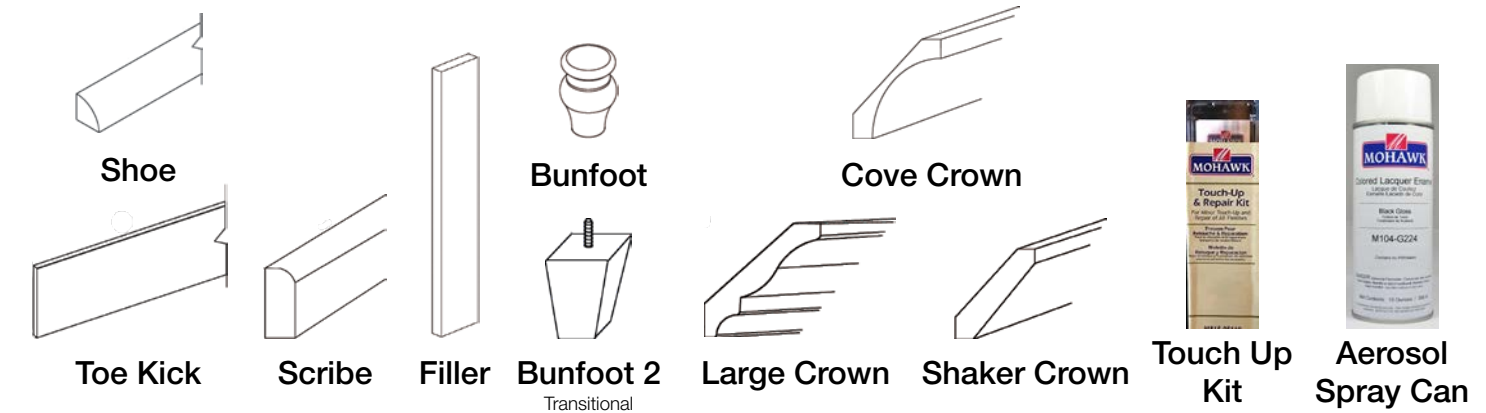

Vanity Drawers

DRAWERS	SW	SK	SS	SE	BW	BG	BS	BM	BF	NW	EW	EG
KC__ -KD24 23.5" W x 4.75" H	$247.91	$254.20	$247.91		$252.80	$270.24	$261.87	$270.24	$256.99		N/A	
KC__ -KD36 29.5" to 36" W x 4.75" H	$309.99	$318.22	$309.99		$316.39	$339.24	$328.27	$339.24	$321.88		N/A	

Standard depth is 21". Upcharge for custom depth – Please see Sales Associate for pricing.

Floating Shelves

Finish Options:
Maple – Unfinished
Dark Walnut – Finished
White Oak – Finished

Size Options:
Widths – 12" / 24" / 30" / 36" / 42"
Depth is 10"

Includes Brackets and Fasteners

YN-FSM1012	Maple 12"X10"	$195.93
YN-FSM1024	Maple 24"X10"	$251.91
YN-FSM1030	Maple 30"X10"	$303.21
YN-FSM1036	Maple 36"X10"	$349.87
YN-FSM1042	Maple 42"X10"	$401.19
YN-FSWALNUT12	Walnut 12"X10"	$219.24
YN-FSWALNUT24	Walnut 24"X10"	$286.42
YN-FSWALNUT30	Walnut 30"X10"	$345.38
YN-FSWALNUT36	Walnut 36"X10"	$399.77
YN-FSWALNUT42	Walnut 42"X10"	$459.38
YN-FSWTOAK12	White Oak 12"X10"	$219.24
YN-FSWTOAK24	White Oak 24"X10"	$286.42
YN-FSWTOAK30	White Oak 30"X10"	$345.38
YN-FSWTOAK36	White Oak 36"X10"	$399.77
YN-FSWTOAK42	White Oak 42"X10"	$459.38
YN-FSBRKT	Brackets with screws for L & R	$27.50

ACCESSORIES	SW	SK	SS	SE	BW	BG	BS	BM	BF	NW	EW	EG
KC__ -TKS8 96" W x 4.5" H x 0.25" D Toe Kick	$22.91	$23.64	$22.91	$22.91	$23.47	$25.46	$24.51	$25.46	$23.95	$23.02		
KC__ -SHOE 96" W x 0.6875" H x 0.6875" D Shoe Molding	$27.34	$28.20	$27.34		$28.01	$30.39	$29.25	$30.39	$28.58	$27.32		
KC__ -SCRIBE 96" W x 0.625" H x 0.25" D Scribe Molding	$28.82	$29.72	$28.82	$28.82	$29.52	$32.04	$30.83	$32.04	$30.13	$28.92		
KC__ -F396 3" W x 96" H x 0.75" D Filler	$70.95	$73.18	$70.95	$70.95	$72.68	$78.86	$75.89	$78.86	$74.16	$71.77		
KC__ -F696 6" W x 96" H x 0.75" D Filler	$141.89	$146.34	$141.89		$145.35	$157.71	$151.78	$157.71	$148.32	$144.07		
KC__ -TBUNFOOT 3" W x 4.5" H x 3" D Bunfoot	$105.68	$109.00	$105.68		$108.26	$117.46	$113.05	$117.46	$110.47	$107.12		
KC__ -TBUNFOOT2 3.5" W x 4.5" H x 3.5" D Bunfoot 2	$105.68	$109.00	$105.68		$108.26	$117.46	$113.05	$117.46	$110.47	$107.12		
KC__ -COM8 96" W x 3.25" H x 2.75" D Cove Crown Molding	$188.45	$194.36	$188.45		$193.05	$209.46	$201.58	$209.46	$196.99	$150.51		
KC__ -BCM8 96" W x 3.25" H x 2.625" D Large Crown Molding				N/A	$185.48	$201.25	$193.68	$201.25	$189.26	$183.70		
KC__ -SCM8 96" W x 3.125" H x 2 D Shaker Crown Molding	$88.68	$91.46	$88.68		N/A	$94.86	N/A	N/A	$89.97			

TOUCH UPS	SW	SK	SS	SE	BW	BG	BS	BM	BF	NW	EW	EG
KC__ -SPRAYCAN Aerosol Spray Can		$51.50			$51.50	$51.50	$51.50	$51.50	$51.50	$51.50	$51.50	$51.50
KC__ -TUKIT Touch Up Kit		$38.63			$38.63	$38.63	$38.63	$38.63	$38.63	$38.63	$38.63	$38.63