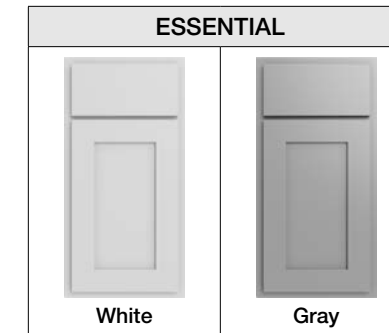

- Full overlay doors
- Soft close hinges & slides
- 5/8" solid wood dovetail drawers
- High grade finish

- 1 Solid wood door frames – either doweled and glued or mortise and tenon, depending on the door
- 2 6-way adjustable concealed hinge
- 3 5/8" solid birch dovetail drawer with under mount soft close sides
- 4 Inside drawer height is 2-1/2"
- 5 3/4" x 1-1/2" solid wood face frame
- 6 Back panel is 5 piece picture frame 3/4" thick
- 7 1/2" select birch veneered plywood side panels dovetailed into face frame
- 8 3/4" x 4-1/2" solid wood toe kick finished to match
- 9 I-Beam construction – Wood beam is riveted into the box frame for additional support