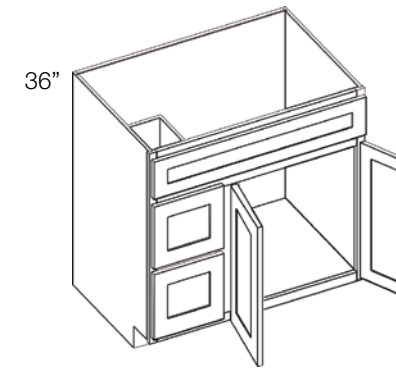

Sink Base with Left Drawers