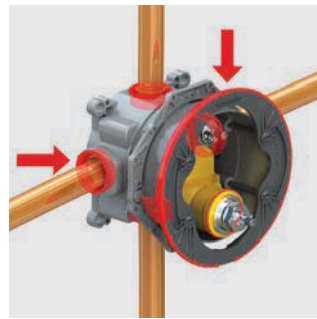

iBox: Revolutionary Technology

Water-Tight Seals All Around
Rubber seals on the housing and carrier plate create a water-tight installation. Any potential leaks drain into the shower compartment, not into the wall.