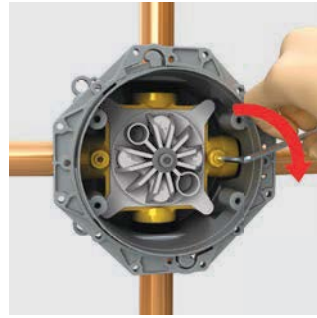

Please Note: This product is available via Special Order only. Allow 2 weeks lead time plus applicable freight.

iBox: Revolutionary Technology

Water-Tight Seals All Around
Rubber seals on the housing and carrier plate create a water-tight installation. Any potential leaks drain into the shower compartment, not into the wall.

Multiple Mounting Options
Multiple mounting points and depth options allow the rough to be installed with any commonly used mounting system.

Built-In Service Stops
Allows easy servicing of the valve and other components.

180° Rotational Symmetry
Even if the rough is installed upside down, the trim can still be mounted to the rough, avoiding costly repairs.

Simplified Pipe Flushing
The rough can easily be flushed prior to installing the function block. Hot and cold water remain isolated while passing through the flushing insert.