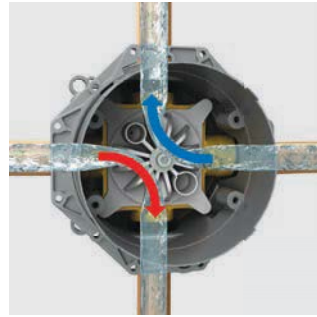

Please Note: This product is available via Special Order only. Allow 2 weeks lead time plus applicable freight.

iBox: Revolutionary Technology

Water-Tight Seals All Around
Rubber seals on the housing and carrier plate create a water-tight installation. Any potential leaks drain into the shower compartment, not into the wall.

Multiple Mounting Options
Multiple mounting points and depth options allow the rough to be installed with any commonly used mounting system.

Built-In Service Stops
Allows easy servicing of the valve and other components.

180° Rotational Symmetry
Even if the rough is installed upside down, the trim can still be mounted to the rough, avoiding costly repairs.

Simplified Pipe Flushing
The rough can easily be flushed prior to installing the function block. Hot and cold water remain isolated while passing through the flushing insert.