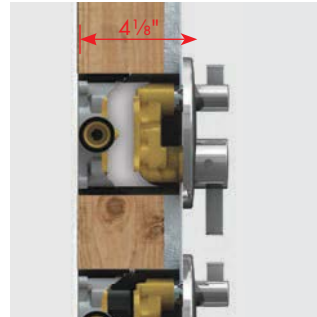

Multiple Mounting Options
Multiple mounting points and depth options allow the rough to be installed with any commonly used mounting system.

Built-In Service Stops
Allows easy servicing of the valve and other components.

180° Rotational Symmetry
Even if the rough is installed upside down, the trim can still be mounted to the rough, avoiding costly repairs.

Simplified Pipe Flushing
The rough can easily be flushed prior to installing the function block. Hot and cold water remain isolated while passing through the flushing insert.