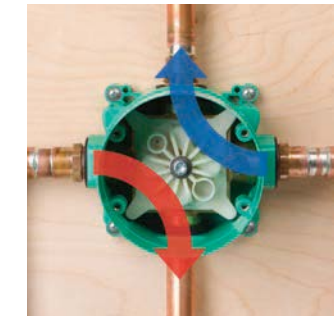

Valve Flushing
Simply turn on the water supply to flush the valve. The water passes through the flushing insert, which comes pre-installed.