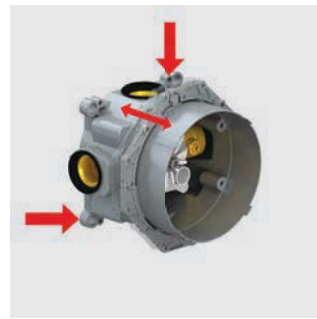

Please Note: This product is available via Special Order only. Allow 2 weeks lead time plus applicable freight.

iBox: Revolutionary Technology

Water-Tight Seals All Around
Rubber seals on the housing and carrier plate create a water-tight installation. Any potential leaks drain into the shower compartment, not into the wall.