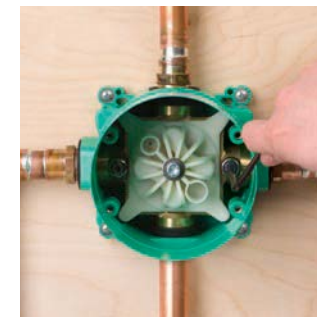

Shut Off Water
After flushing, shut off water using built-in service stops, operated by an Allen wrench or flathead screwdriver. Replace protective cap.