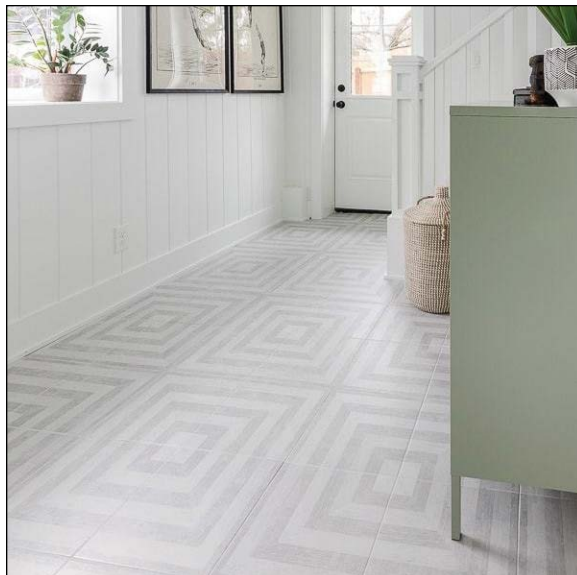

Encaustic Collection

mosaic
Products. Design. Solutions.

Contents

ARCHIVO	4
ARTE	5
BARCELONA	6
BERKELEY	7
CAPRICE	8
CASABLANCA	9
COVE	10
D'ANTICATTO DECOR	11
DARIA	12
EMOTION	13
EVOQUE & HIDRAULICO	14
FAENZA	15
HARMONIA	16
KINGS	17
MIRTH STUDIO	19
MONTECA	20
STELLA	21
TWENTIES	22
VINTAGE	23