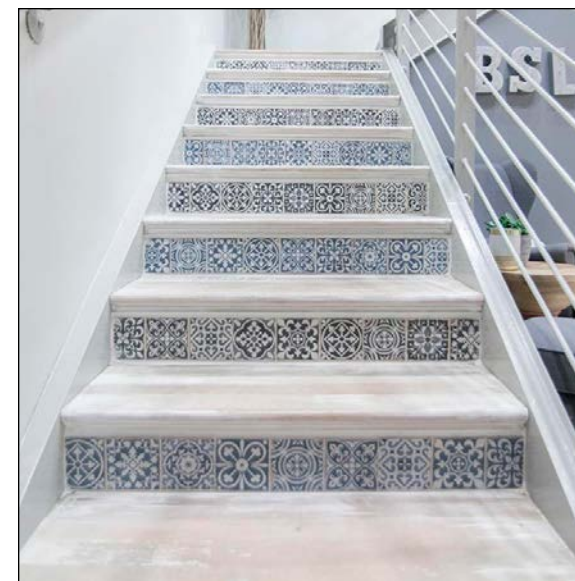

46HIDDUC10

FAENZA  
13" x 13" Ceramic Wall / Floor

46FAEAZU13

46FAENER13

46FAEMAN13

Special Order: Two week lead time plus freight charges will apply

Special Order: Two week lead time plus freight charges will apply