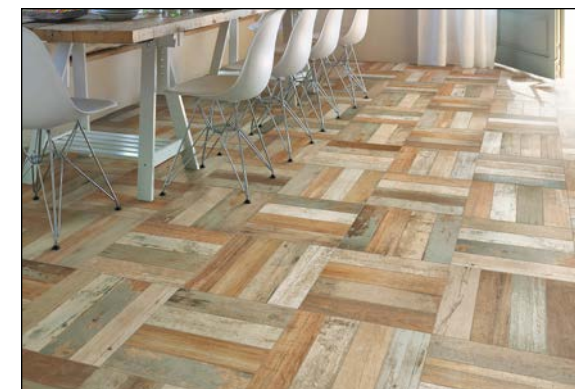

Special Order: Two week lead time plus freight charges will apply