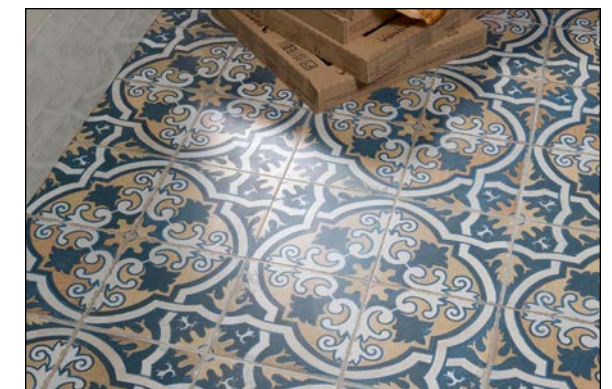

Special Order: Two week lead time plus freight charges will apply