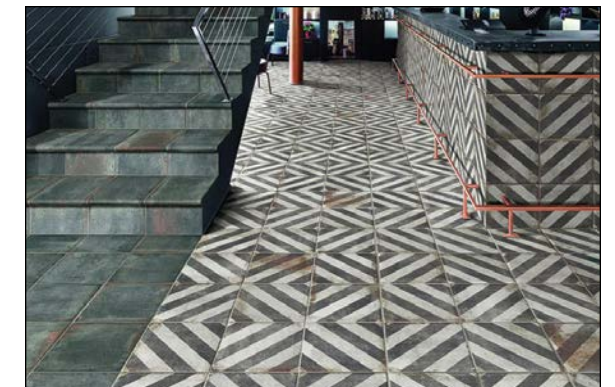

# DARIA

9-3/4" x 9-3/4" Porcelain Wall / Floor

46DARROS10

46DARNIG10

46DARKAL10

46DARDAN10

Special Order: Two week lead time plus freight charges will apply