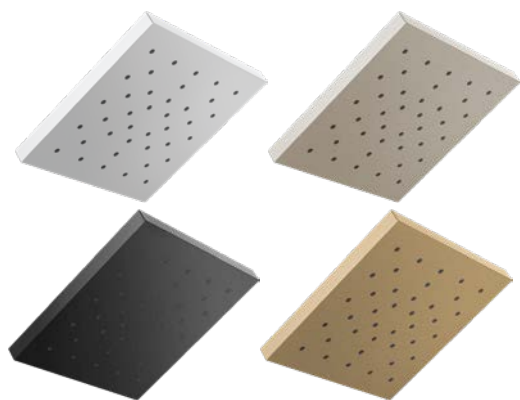

H₂Okinetic® Single Setting 12" Shower Head with UltraSoak™

Chrome	DE52161-PR25	$337.30
Stainless	DE52161-SS-PR25	$438.48
Matte Black	DE52161-BL25	$360.57
Champagne Bronze	DE52161-CZ-PR25	$505.93

Shower arm and flange sold separately