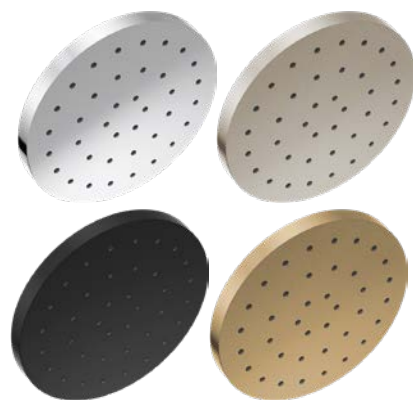

H₂Okinetic® Single Setting 12" Shower Head with UltraSoak™

Chrome	DE52160-PR25	$337.30
Stainless	DE52160-SS-PR25	$438.48
Matte Black	DE52160-BL25	$360.57
Champagne Bronze	DE52160-CZ-PR25	$505.93

Shower arm and flange sold separately

- H₂Okinetic® Technology showers feel like more water and more pressure, with more coverage
- H₂Okinetic® UltraSoak™ Spray mimics the sensation of dense natural rainfall
- Soft, rubber Touch-Clean® spray holes allow you to easily wipe away calcium and lime build-up from the face of your hand shower with the touch of a finger

H₂Okinetic®

Rough-Ins