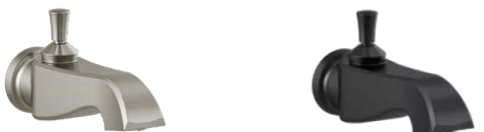

Monitor® 17 Series H₂Okinetic®
Five-Spray Setting Tub & Shower Set

Stainless	DET17456-SS	$542.15
Matte Black *	DET17456-BL	$559.79

Required rough valve DER10000-UNWS not included

Monitor® 17 Series Features:

- Monitor pressure balance valve keeps water temperature within a safe +/-3degrees F (+/-1.6degrees C), helping to protect you from sudden changes in hot or cold water pressure
- Control volume and water temperature independently with two separate handles for more refined control of your shower experience
- Spray settings include: H₂Okinetic® Spray, Full Body Spray, Full Spray with Massage, Massaging Spray, and Pause
- H₂Okinetic® Spray: Shower technology that sculpts water into a unique wave pattern, forming a powerful drench spray, giving you the feeling of more water without using more water and creates a shower with more warmth, coverage and intensity
- Pause Setting: Reduces water to a trickle, giving you space for shaving, lathering, and other shower tasks while maintaining your temperature settings