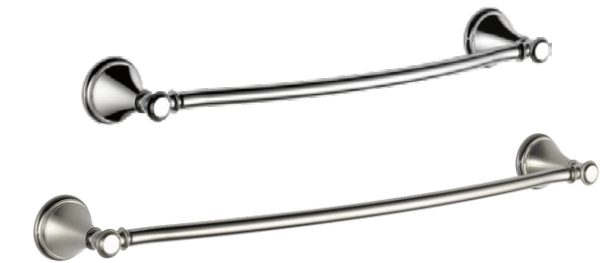

# Cassidy

Towel Ring

Chrome	DE79746	\$33.99
Stainless	DE79746-SS	\$42.49

Toilet Tissue Holder

Chrome	DE79750	\$55.51
Stainless	DE79750-SS	\$69.90

Double Robe Hook

Chrome	DE79735	\$27.20
Stainless	DE79735-SS	\$34.02

18" Towel Bar

Chrome	DE79718	\$50.65
Stainless	DE79718-SS	\$63.39

24" Towel Bar

Chrome	DE79724	\$55.51
Stainless	DE79724-SS	\$69.44

The Dorval™ Bathroom Collection diverges from conventional expectations with regal accents and a powerful design that commands your attention. Inspired by the feminine lines of French architecture and the regal stature of German castles, the Dorval Bath Collection balances grace and power in this modern take on new traditional design.

Touch<sub>2</sub>O.<sub>xt</sub> Single Hole Lavatory Faucet

Stainless	DE556T-SS-DST	\$548.14
Matte Black *	DE556T-BL-DST	\$565.95

Widespread Lavatory Faucet

Stainless	DE3556-SSMPU-DST	\$548.14
Matte Black *	DE3556-BLMPU-DST	\$565.95