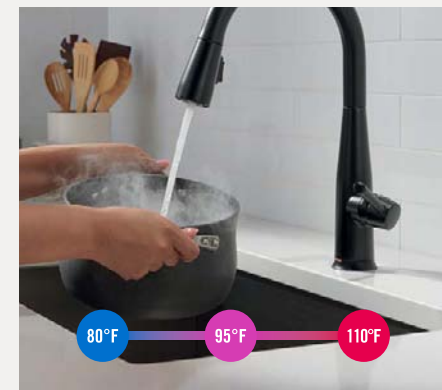

TEMPSENSE® INDICATOR

Clearly shows when water is cold, warm or hot with a color-changing display, helping avoid surprises.