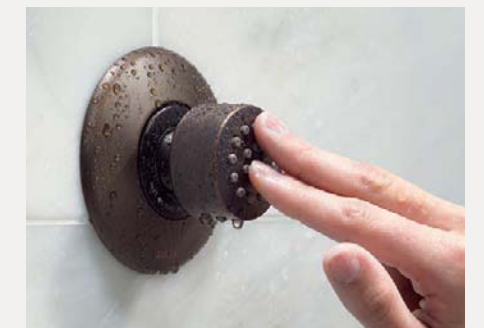

HYDRACHOICE® SPRAY JETS

With 50° of adjustability in any direction, the pop-out body sprays can be angled to suit everyone, from the tallest in the household to the shortest.