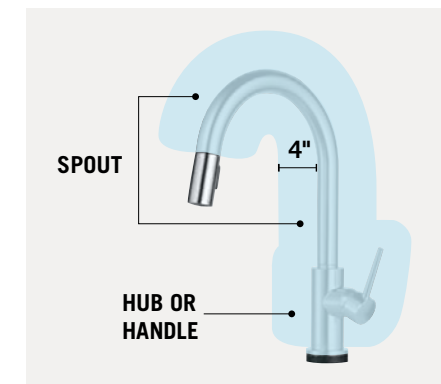

AVAILABLE COLLECTIONS