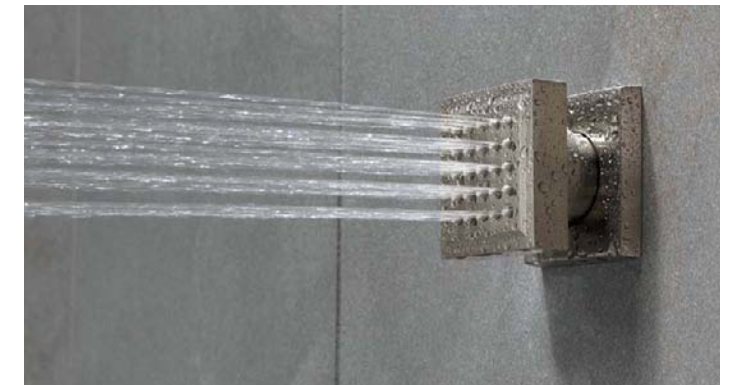

HYDRACHOICE® BODY SPRAYS