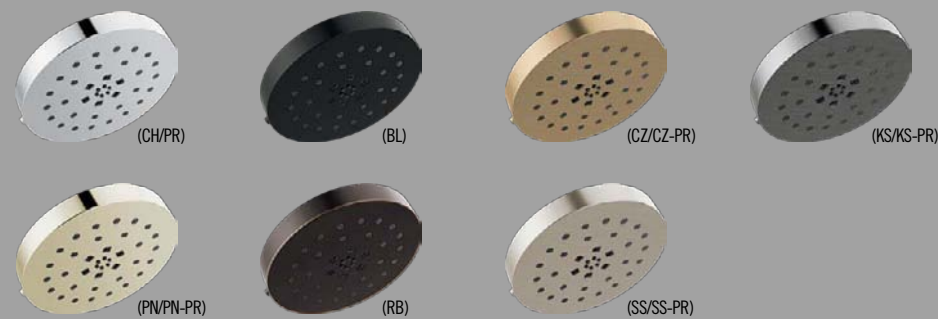

SHOWER HEADS