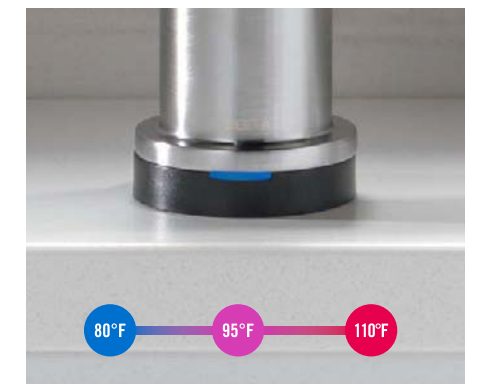

AVAILABLE COLLECTIONS