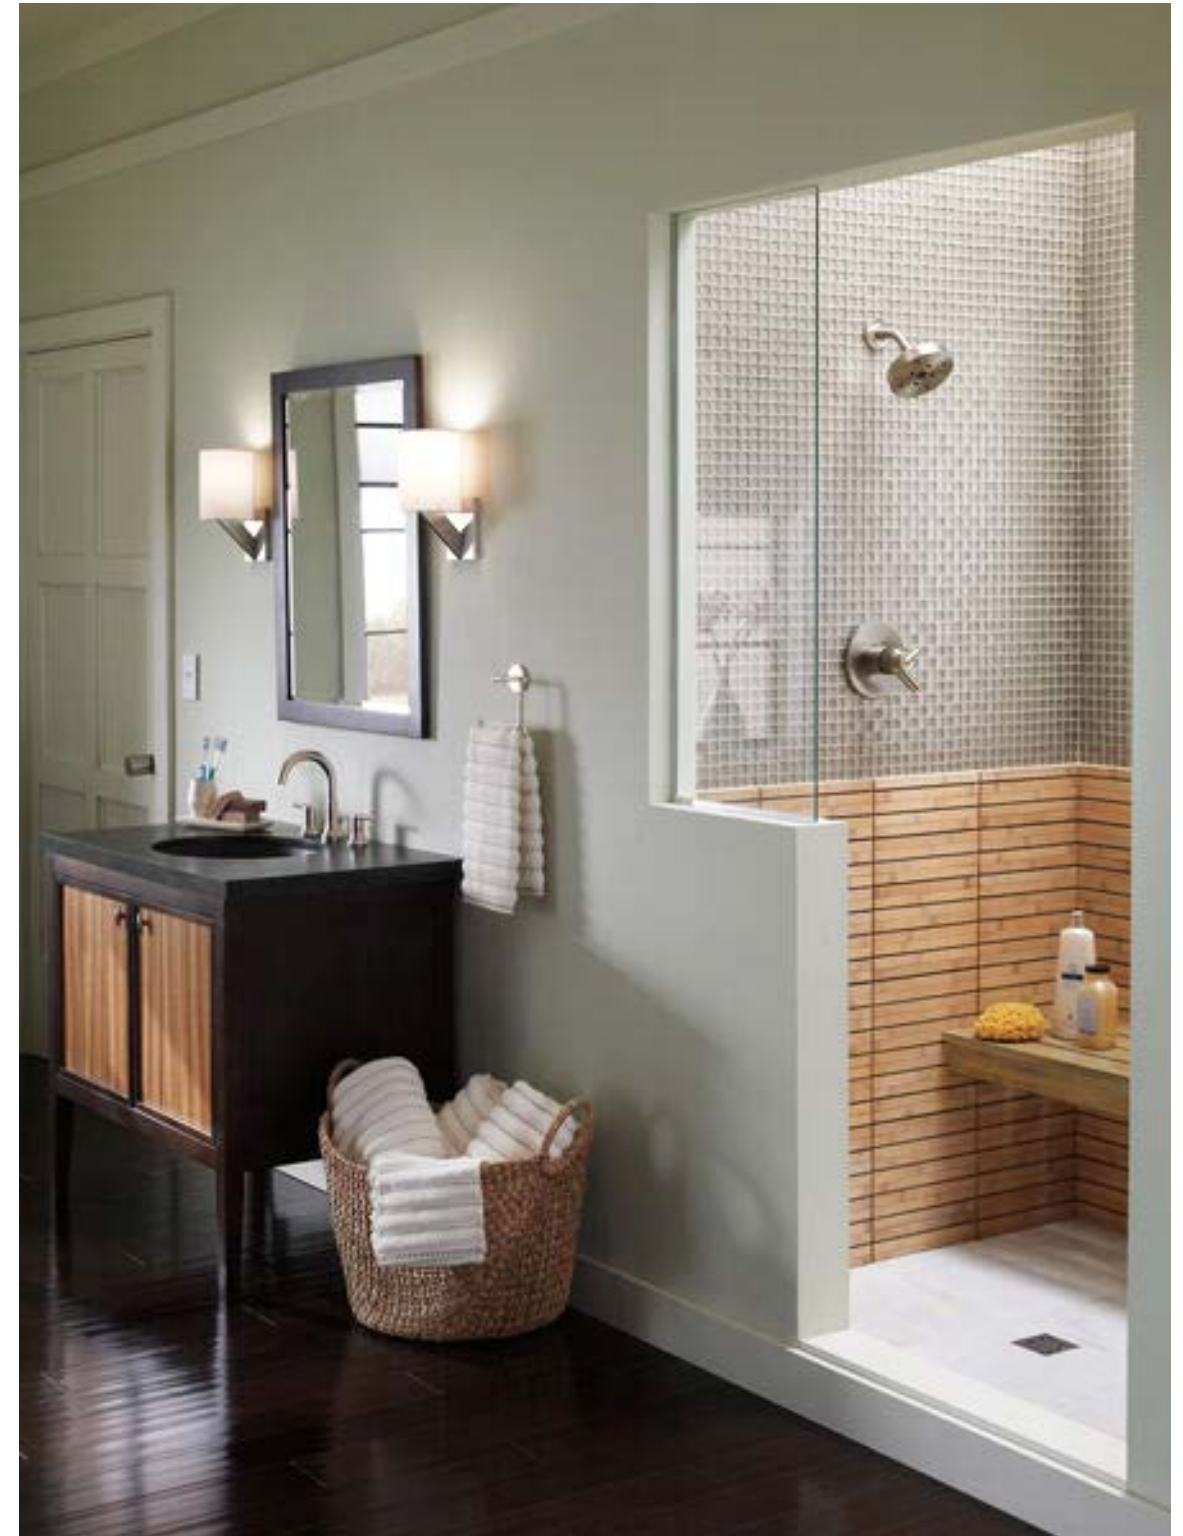

Roman Tub Two Handle
Flexible Mount Rough
R2707

mosaic 
Products. Design. Solutions.

Alexandria, VA | Chantilly, VA | Fairfax, VA | Richmond, VA | Virginia Beach, VA
North Bethesda, MD* | Owings Mills, MD* | Greensboro, NC | Raleigh, NC