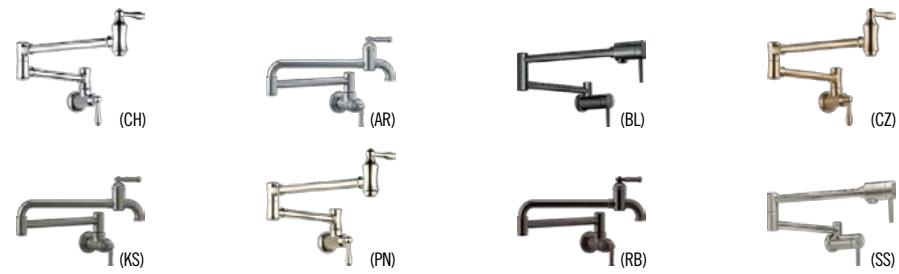

POT FILLERS