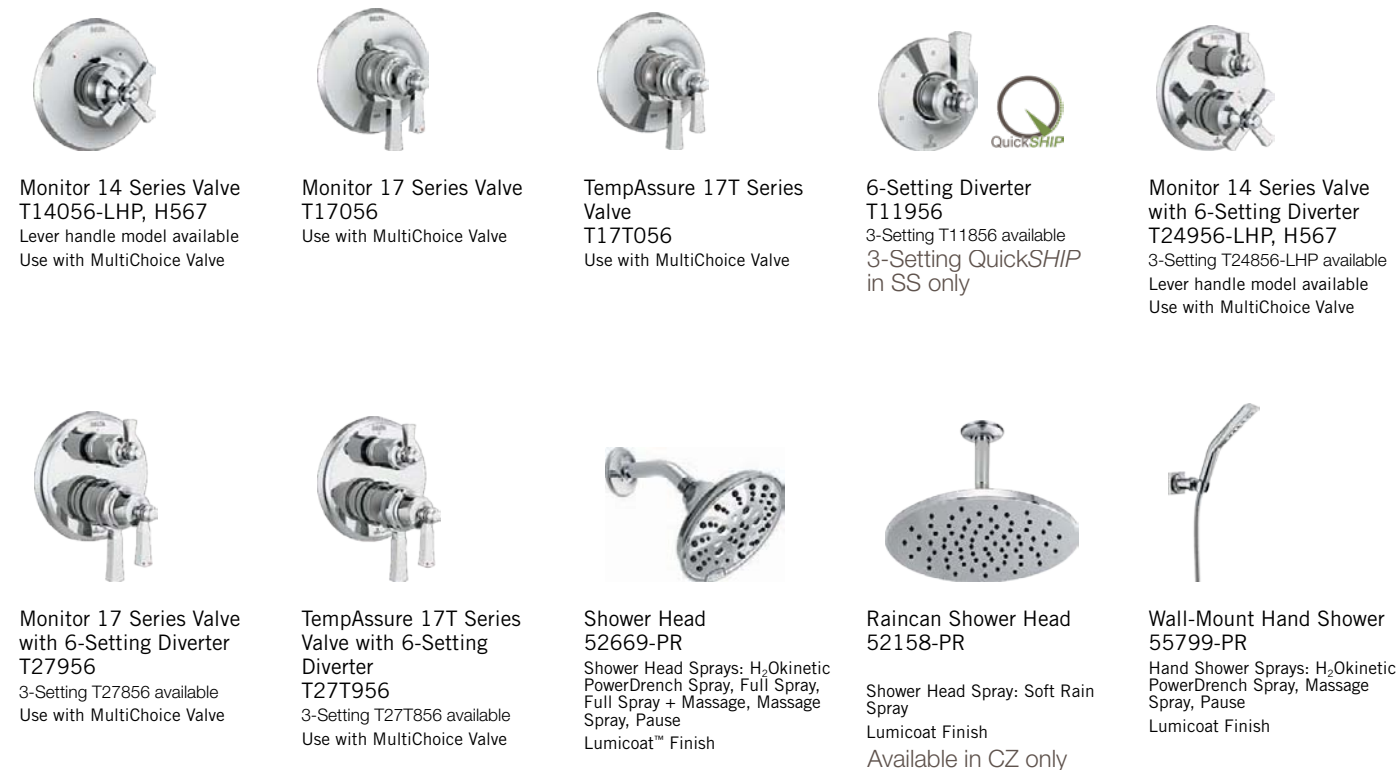

Monitor 17 Series Valve
T17056
Use with MultiChoice Valve

TempAssure 17T Series
Valve
T17456
Use with MultiChoice Valve

6-Setting Diverter
T11956
3-Setting T11856 available
3-Setting QuickSHIP
in SS only

Monitor 14 Series Valve
with 6-Setting Diverter
T24956-LHP, H567
3-Setting T24856-LHP available
Lever handle model available
Use with MultiChoice Valve

Monitor 17 Series Valve
with 6-Setting Diverter
T27956
3-Setting T27856 available
Use with MultiChoice Valve

TempAssure 17T Series
Valve with 6-Setting
Diverter
T27956
3-Setting T27856 available
Use with MultiChoice Valve

Shower Head
52669-PR
Shower Head Sprays: H₂Okinetic
PowerDrench Spray, Full Spray,
Full Spray + Massage, Massage
Spray, Pause
Lumicoat™ Finish

Raincan Shower Head
52158-PR
Shower Head Spray: Soft Rain
Spray
Lumicoat™ Finish
Available in CZ only

Wall-Mount Hand Shower
55799-PR
Hand Shower Sprays: H₂Okinetic
PowerDrench Spray, Massage
Spray, Pause
Lumicoat™ Finish

CUSTOM SHOWERS Available in CH, BL, CZ, and SS

Monitor 14 Series Valve
T14056-LHP, H567
Lever handle model available
Use with MultiChoice Valve