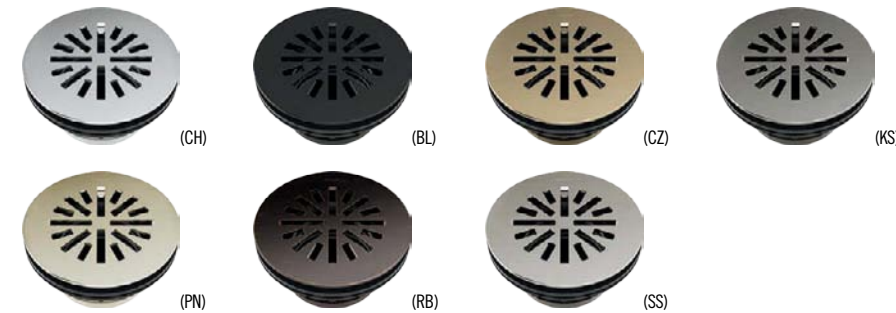

ADA GRAB BARS

Contemporary ADA Grab Bar
41824
Available in CH, BL, CZ, and SS

18" 41818
24" 41824
36" 41836

Contemporary Tissue Holder with Assist Bar
41550
Available in CH, CZ, BL, and SS

DRAINS

(CH) CHROME
(BL) MATTE BLACK
(CZ) CHAMPAGNE BRONZE™
(KS) BLACK STAINLESS
(PN) POLISHED NICKEL
(RB) VENETIAN BRONZE®
(SS) BRILLIANCE® STAINLESS