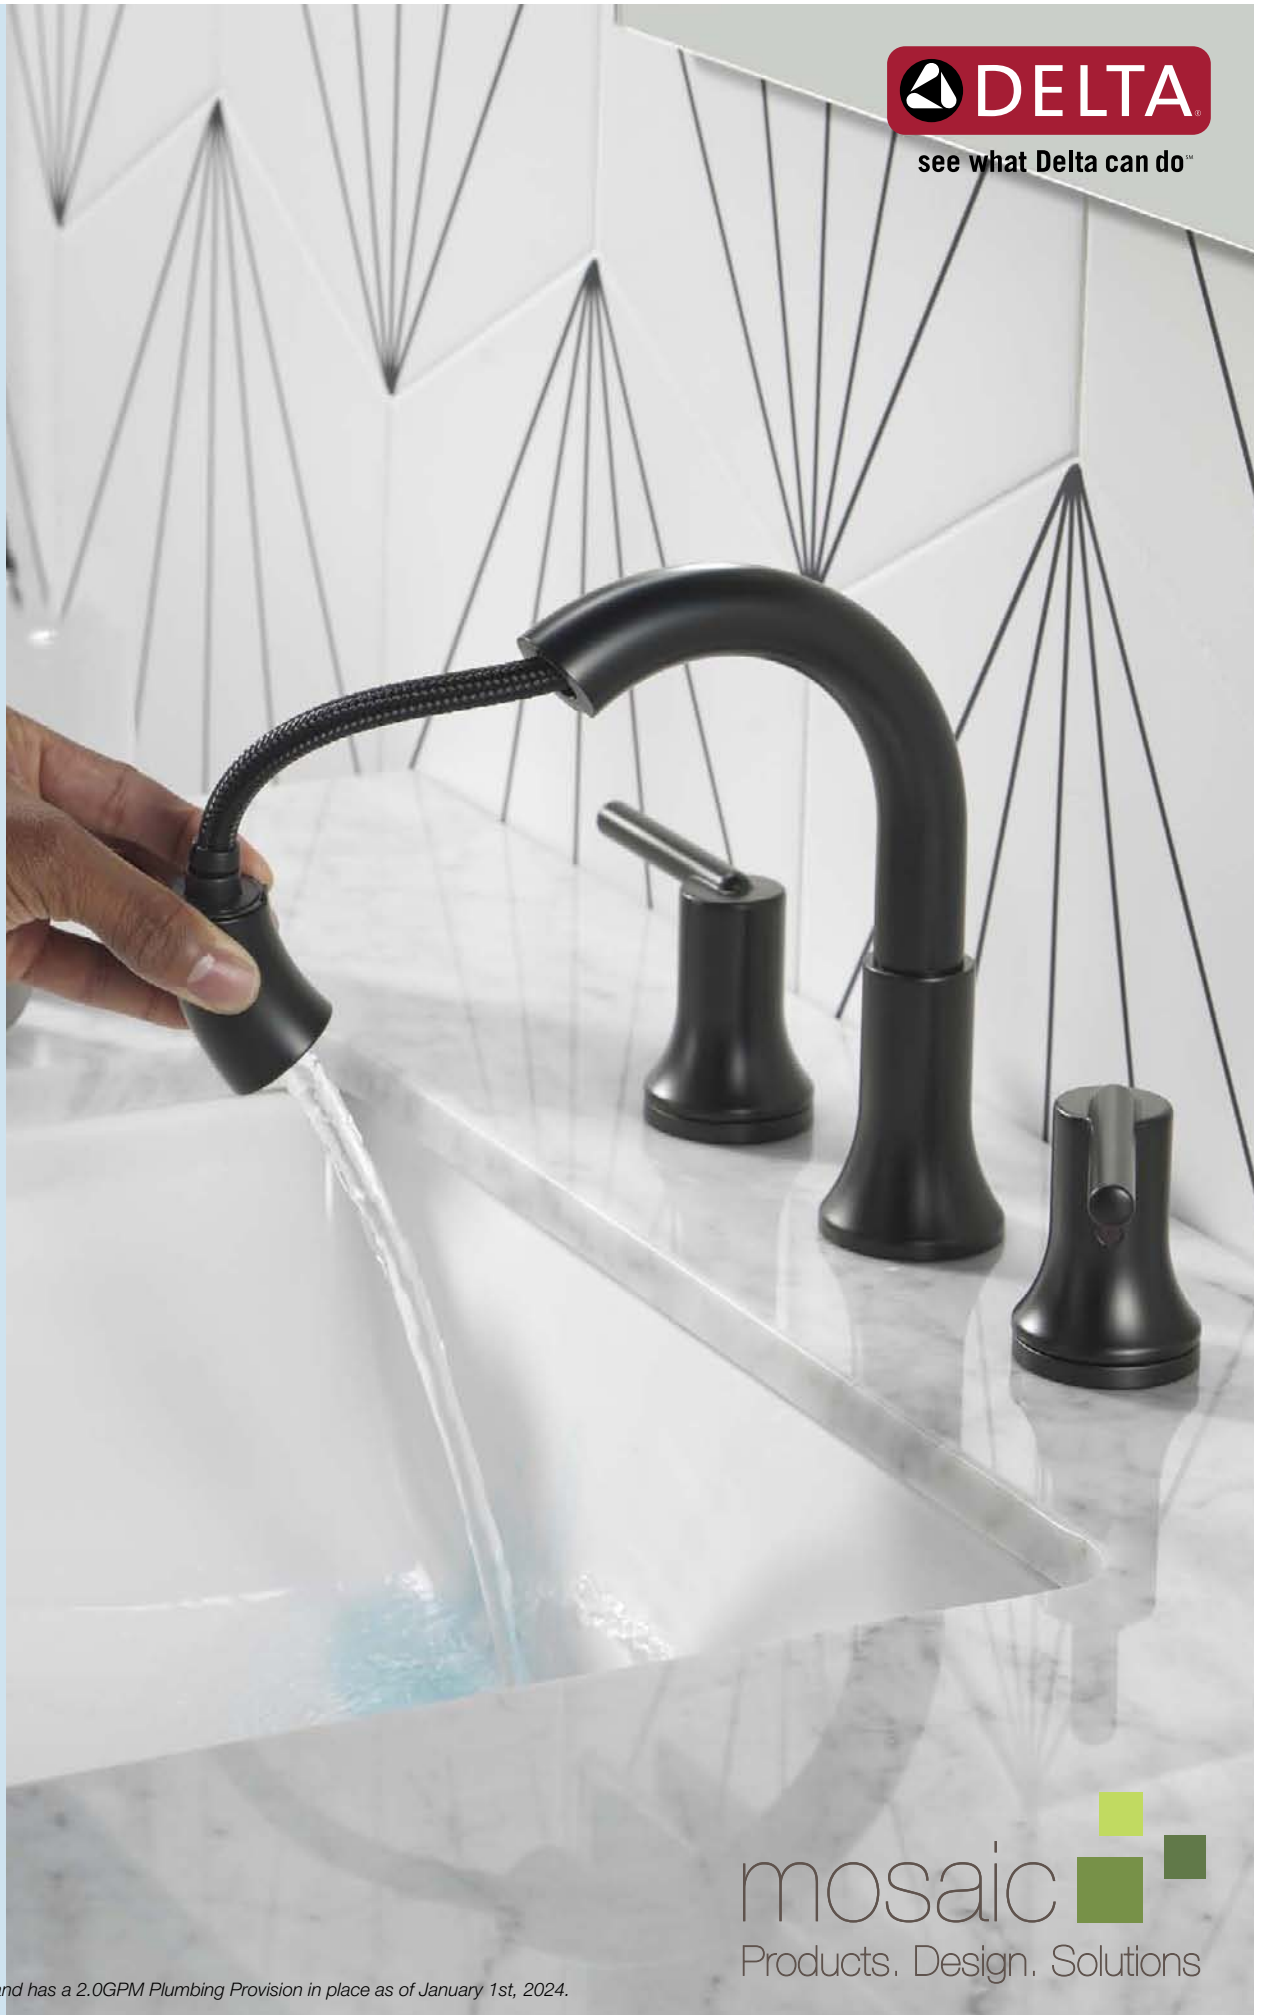

2023|2024 KITCHEN & BATH CATALOG

see what Delta can do™

v.5-24

Please note the state of Maryland has a 2.0GPM Plumbing Provision in place as of January 1st, 2024.

mosaic
Products. Design. Solutions