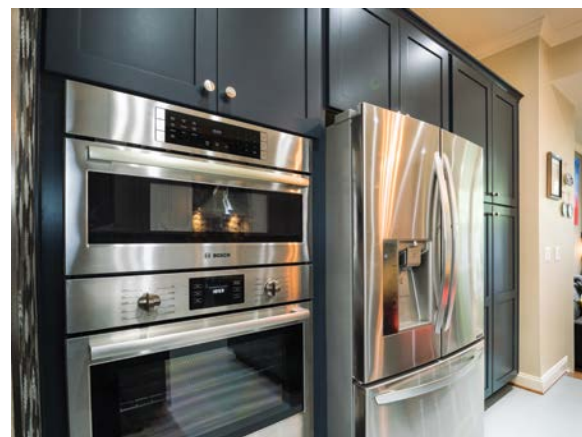

Cabinets: Wellborn

Tile: (backsplash) Decora 3" Droplet Glass Mosaic

Location: Alexandria, VA

Cabinets: Wellborn

Hardware: Hardware Resources Hudson Knobs and Sonoma Pulls in Brushed Pewter

Lighting: Capital Nolan Chandelier in Urban Wash

Tile: (backsplash) Maiolica Crackle 3x12 Taupe

Location: Ashburn, VA

Credits: Photographer @christykosnicphotography