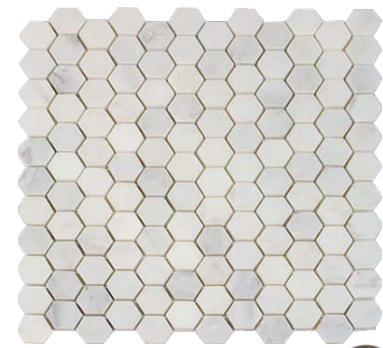

Arabescato 1" Hex Polished Marble  
53MARARA1HP

Arabescato 1" Hex Honed Marble  
53MARARA1HH

Arabescato 3" Hex Polished Marble  
(13.15x11 Sheet)  
53MARARA3HP

Calacatta 5/8x5/8 Polished Marble  
53MARCAL58P